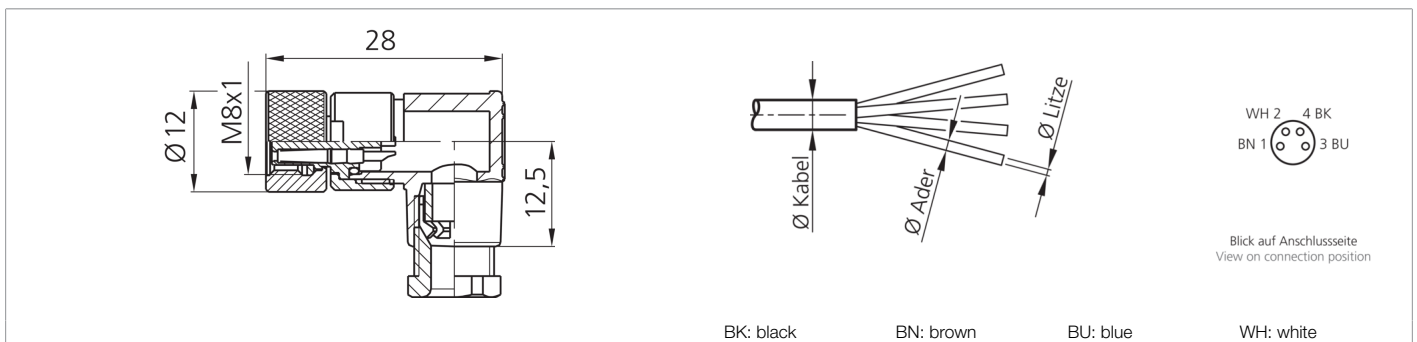

200007
BK-W-8/4
Plug connector

- Plastic housing
- Metal thread
- Solder connection
- 4-pin
- High protection type of up to IP 67
- Cable outlet 4 x 90° pivotable

Function													

Technical data (typ.)	+20°C, 24 V DC
Housing material	Plastic
For Ø cable	3.5 ... 5.0 mm
For strand cross-section	0.25 ... 0.34 mm ²
Design	Angled
Protection type	IP 67
Sensor-side connection	Socket, M8 x 1, 4-pin
Control-side connection	Field-wireable, Solder connection
More information / accessories	https://www.di-soric.com/200007