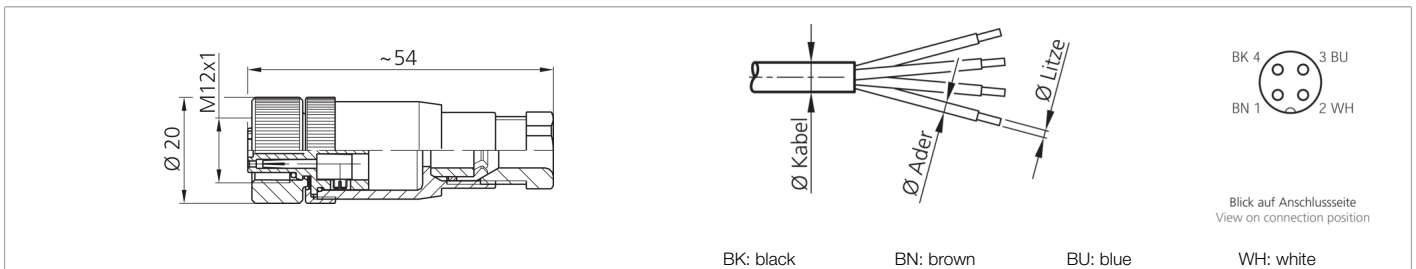

200009
BK-Z-12
Plug connector

- Plastic housing
- Metal thread
- terminals
- 4-pin
- High protection type

Function

--	--	--	--	--	--	--	--	--	--	--	--

Technical data (typ.)

+20°C, 24 V DC

Housing material	Plastic
For Ø cable	4.0 ... 6.0 mm
For strand cross-section	0.75 mm ²
Component	Plug connector
Design	straight
Protection type	IP 67
Sensor-side connection	Socket, M12 x 1, 4-pin
Control-side connection	Field-wireable, terminals