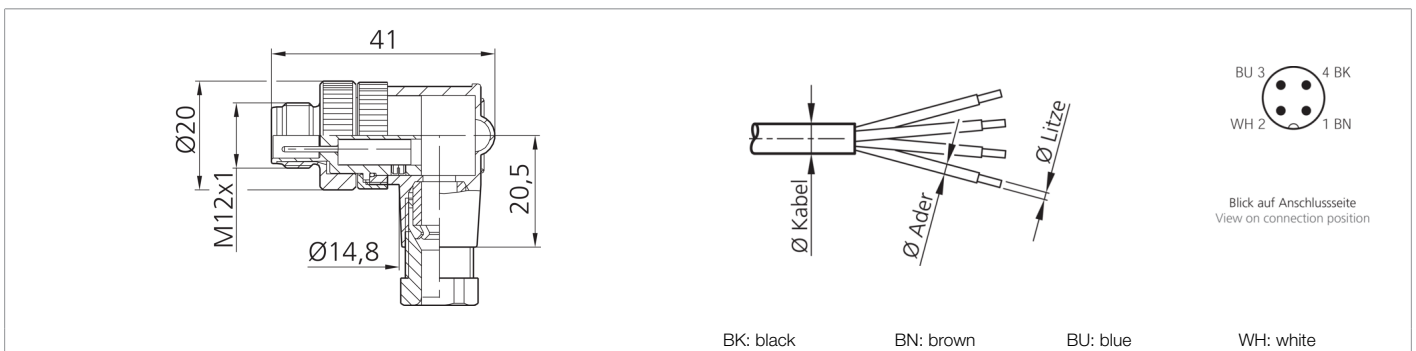

**200014**  
**BS-W-12**  
**Plug connector**

- Plastic housing
- Metal thread
- terminals
- 4-pin
- High protection type
- Cable outlet 4 x 90° pivotable

Function												
												 

Technical data (typ.)	+20°C, 24 V DC
Housing material	Plastic
For Ø cable	4.0 ... 6.0 mm
For strand cross-section	0.75 mm <sup>2</sup>
Component	Plug connector
Design	Angled
Protection type	IP 67
Sensor-side connection	Connector, M12 x 1, 4-pin
Control-side connection	Field-wireable, terminals
More information / accessories	<a href="https://www.di-soric.com/200014">https://www.di-soric.com/200014</a>