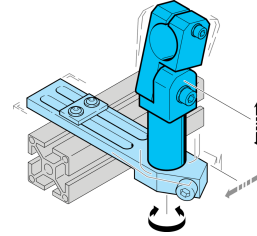

**203904**  
**SH-GLA-14-14-40**  
**Articulated arm**

- Highly flexible versatile mounting system
- Universal mounting
- Stepless adjustment
- Robust design

Technical data (typ.)		+20°C
Diameter		A: 14 mm
Dimension		B: 40 mm
Housing material		Metal
Component		Articulated arm
Characteristics		Adjustable
To be used for		Clamping pin 14 mm
Product series		Z-UBT-KL-MS Assembly system
More information / accessories		<a href="https://www.di-soric.com/203904">https://www.di-soric.com/203904</a>