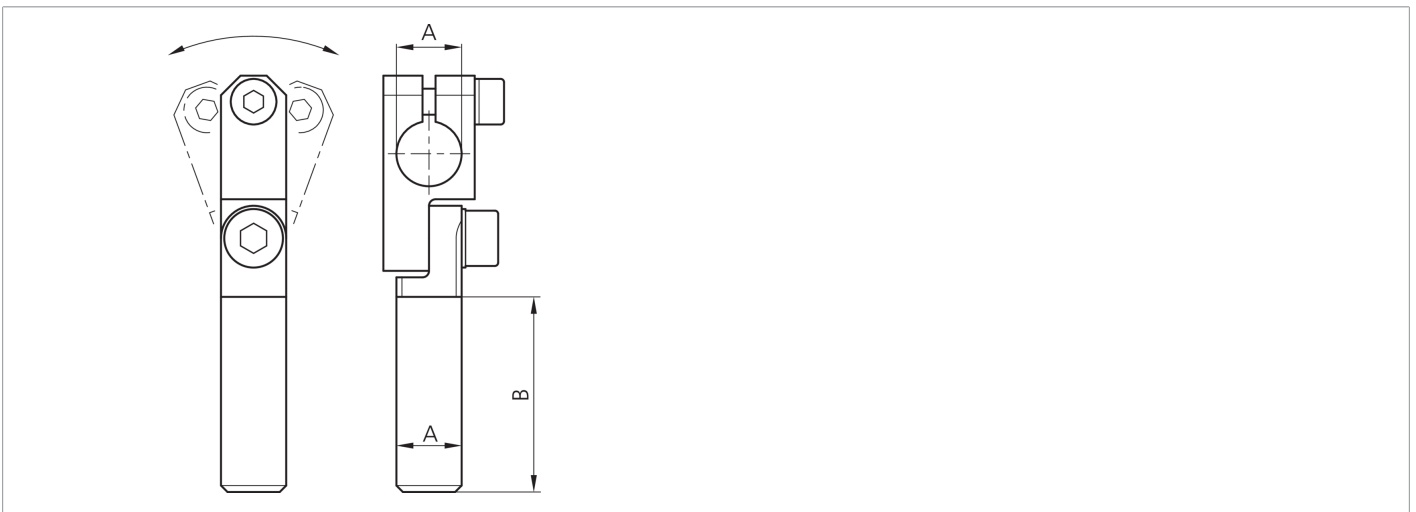

**203904**  
**SH-GLA-14-14-40**  
**Articulated arm**

- Highly flexible versatile mounting system
- Universal mounting
- Stepless adjustment
- Robust design

Technical data (typ.)		+20°C
Diameter		A: 14 mm
Dimension		B: 40 mm
Housing material		Metal
Component		Articulated arm
Characteristics		Adjustable
To be used for		Clamping pin 14 mm
Product series		Z-UBT-KL-MS Assembly system
More information / accessories		<a href="https://www.di-soric.com/203904">https://www.di-soric.com/203904</a>