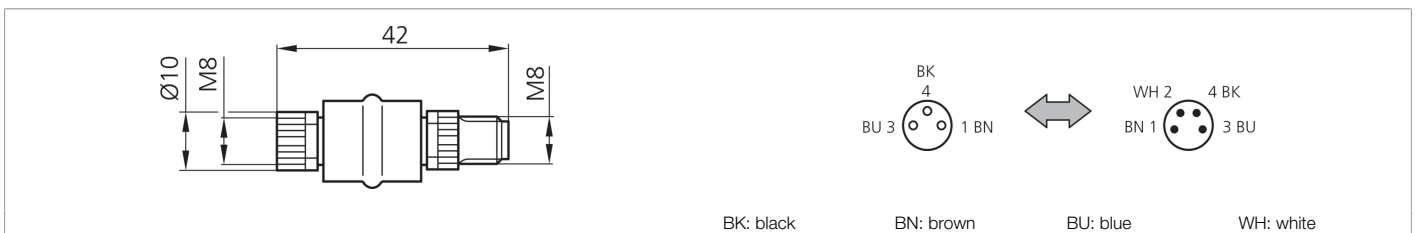

204121
M8K3/M8S4
Adapter plugs

- Coupling M8, 3-pin / Connector M8, 4-pin
- Turnable metal thread
- High protection type of up to IP 67

Function												

Technical data (typ.)		+20°C, 24 V DC	
Service voltage		< 24 V (with max. 4.0 A)	
Housing material		Plastic	
Design		straight	
Protection type		IP 67	
Sensor-side connection		Socket, M8 x 1, 3-pin	
Control-side connection		Connector, M8 x 1, 4-pin	
More information / accessories		https://www.di-soric.com/204121	