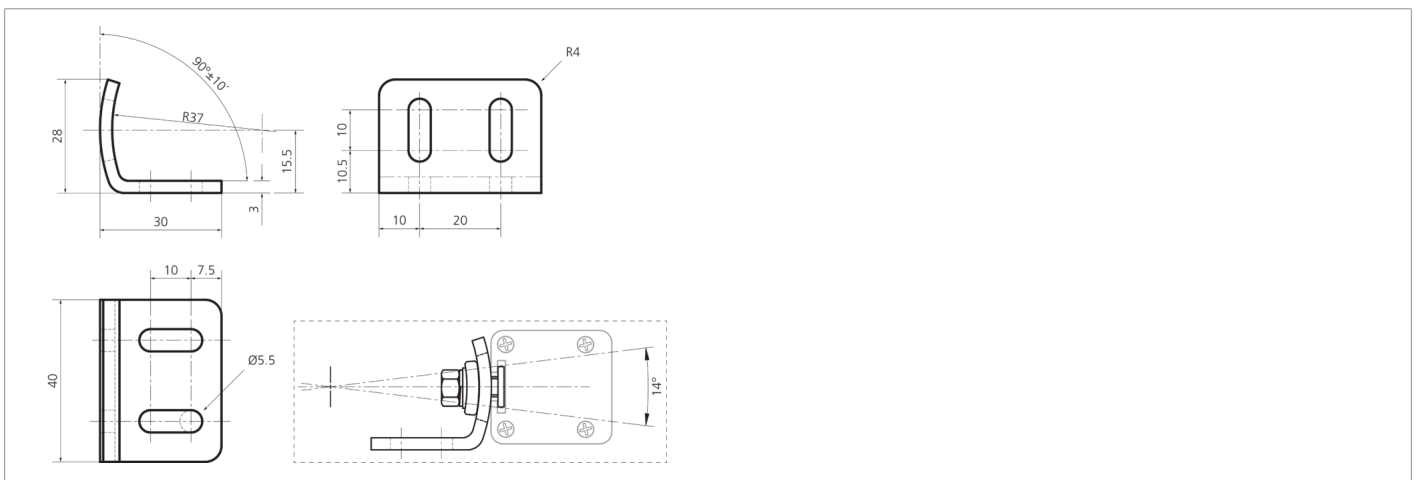

205530

SFB 6E

Adjustable fixing brackets

- Adjustable
- Robust design
- The set contains the brackets required for the transmitter and receiver
- Recommended for use over long distances or using deflector mirrors

Technical data (typ.)

Material	Zinc plated metal (Fixing brackets)
Component	Adjustable fixing brackets
Operating principle	Adjustable fixing bracket
To be used for	all light curtains / grids SLB / SLI with a protected field height up to 1,210 mm
Scope of delivery	Quick installation guide, 6 adjustable fixing brackets, Fixing material
Adjustment range	14°