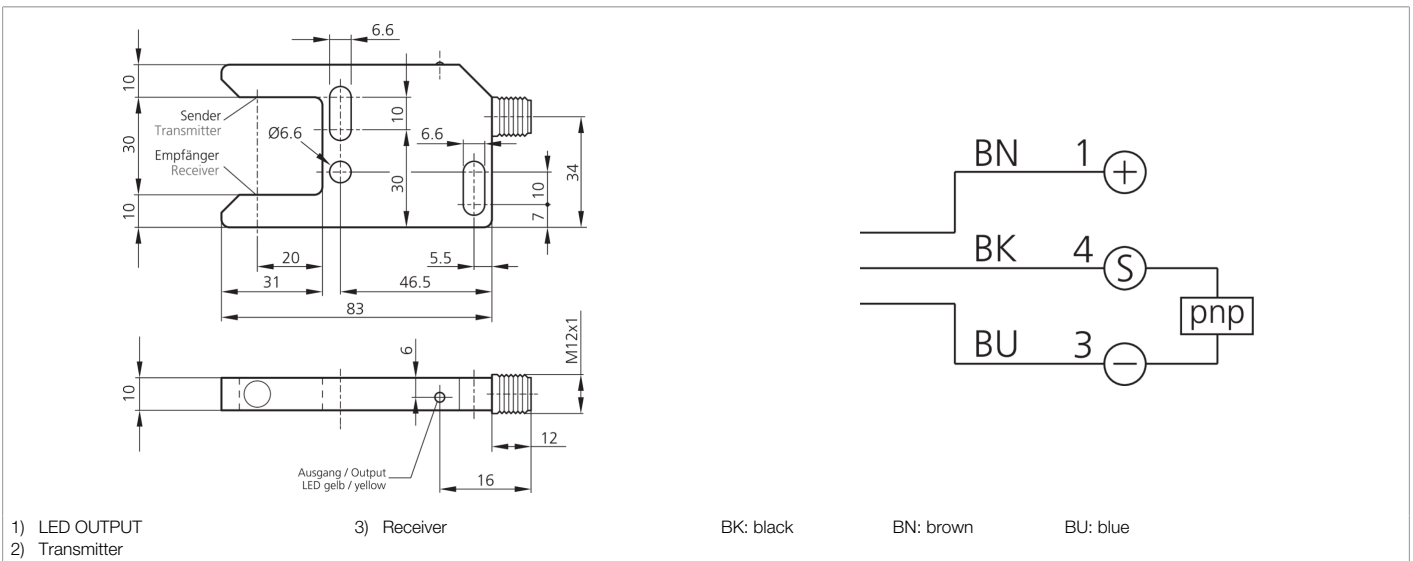

205629
OGU 30/31-0 P2K-IBS
Fork light barrier

- High function reserve
- Universal mounting
- Robust metal housing

Function										

Technical data (typ.)	+20°C, 24 V DC
Service voltage	10 ... 35 V DC
No-load current (max.)	20 mA
Insulation voltage endurance	500 V
Leg length internal	31 mm
Housing material	Aluminum
Protection class	III, operation on protective low voltage
Operating principle	Optical
Evaluation	digital
Design	Fork
Switching output	pnp, 200 mA, NO
Voltage drop (max.)	2.8 V
Light source	LED
Color	Infrared
Modulation	Clocked
Fork opening	30 mm
Sensitivity adjustment	no setting elements
Switching frequency	50 Hz
Ambient temperature during operation	-10 ... +60 °C
Protection type	IP 67
Connection	Connector, M12, 4-pin