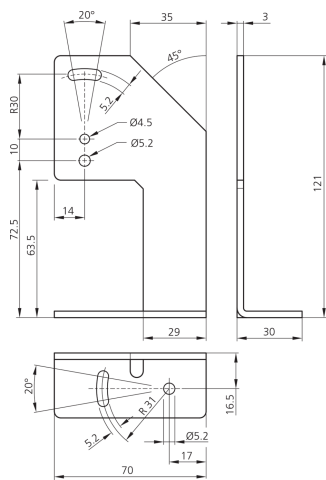

**206474**  
**BW-LHT 9-45**  
**Mounting bracket**

- Adjustable
- Robust design

#### Technical data (typ.)

Mounting	Hole / slotted
Housing material	Stainless steel (V4A, 1.4404 / AISI 316L - 1.4571 / AISI 316Ti)
Component	Mounting bracket
To be used for	Device series LAT-51 Compact
Scope of delivery	Mounting bracket, Fixing material