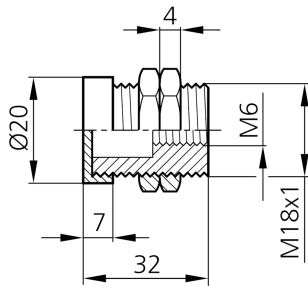

**206486**  
**FS-STAB**  
**Stabilization target**

- For external drift stabilization

**Technical data (typ.)**

Housing material	Aluminum (Anodized)
Component	Stabilization target
To be used for	FS 12-100-2 M G3-B8, FS 12-100-2 M G3-B8-PB
For FS 12-100-2 M G3-B8	To be used with WRB 110 S-M6-2.5
Target color	RAL 9003 / RAL 7046 / black