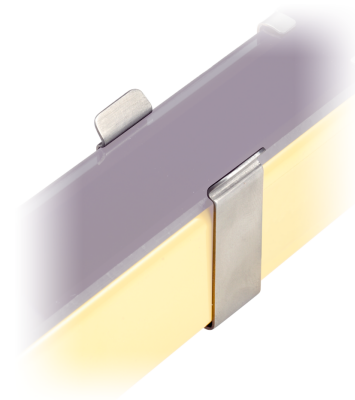

208418

SFS E

Steel clamps for safety screens

- Quick and easy mounting
- Robust design

Technical data (typ.)	
Material	Stainless steel (Fastening set for PSE safety screens)
Component	Steel clamps for safety screens
Operating principle	Stainless steel clamps and end caps
To be used for	PSE safety screens
Scope of delivery	4 end caps, 4 clamps
More information / accessories	
https://www.di-soric.com/208418	