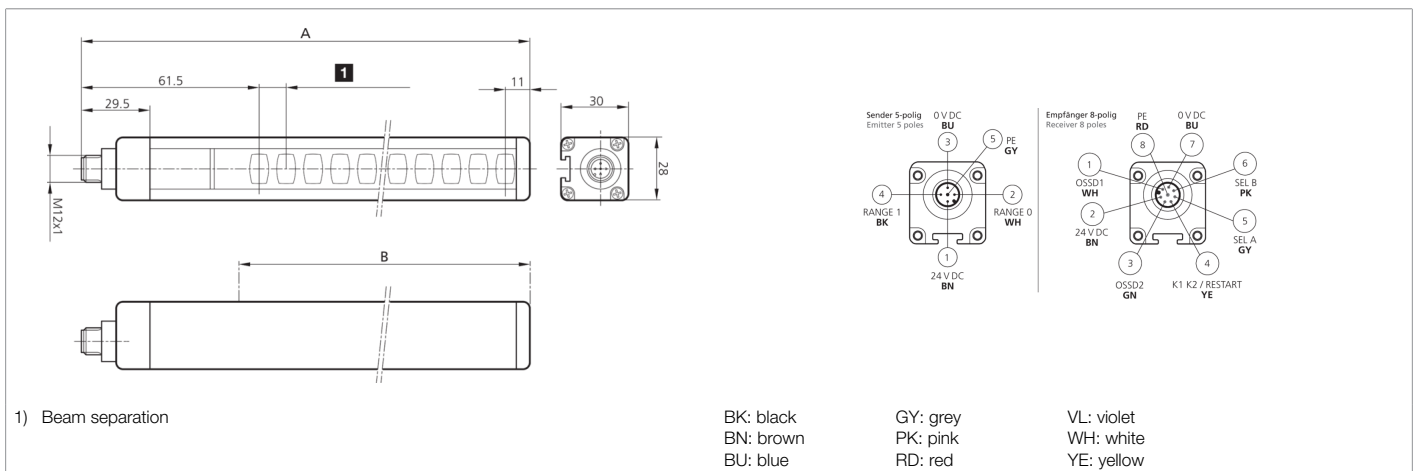

**Function**

Technical data (typ.)	+20°C, 24 V DC
Service voltage	19.2 ... 28.8 V DC
Inverse polarity protection	Yes
Short-circuit protection	Yes
Total height (A)	1413 mm
Mounting	T-groove (backside), / Holder SFB E 180 (optional)
Housing material	Aluminum
Material	Polycarbonate (Window)
Characteristic variables	Typ 2, Typ 2 (IEC/TS 61496-2), SIL 1 (IEC 61508), SILCL 1 (IEC 62061), PL c - Kat. 2 (EN ISO 13849-1)
Protective function	Body protection
Protection class	III, operation on protective low voltage
Model	built-in control functions (EDM)
Start / restart	Automatic / manual (selectable)
External device (relay) monitoring - EDM	Feedback input, selectable release
Self-diagnostics	Every 500 ms (2 Hz)
Scope of delivery	Transmitter + receiver, one set of standard fixing brackets SA 6, CD-ROM containing the multi-language operating instructions, Quick installation guide
Safety output	pnp (2x), 400 mA / 24 V DC
Light source	LED
Color	Infrared
Wavelength	950 nm
Number of beams	36

**208643****SLI2-1355****Safety light curtain**

<b>Technical data (typ.)</b>	<b>+20°C, 24 V DC</b>
Protective field height (B)	1360 mm
Range	4000 mm (Low range) / 12000 mm (High range)
Resolution	50.0 mm
Display	LED (Self-diagnosis and status of light barrier)
Reaction time	10.5 ms
Ambient temperature during operation	-30 ... +55 °C
Protection type	IP 65 / IP 67
Connection	Connector, M12, 5-pin (Transmitter)
Connection 2	Connector, M12, 8-pin (Receiver)
Cable	unshielded connection cables max. 100 m
<b>More information / accessories</b>	<b><a href="https://www.di-soric.com/208643">https://www.di-soric.com/208643</a></b>