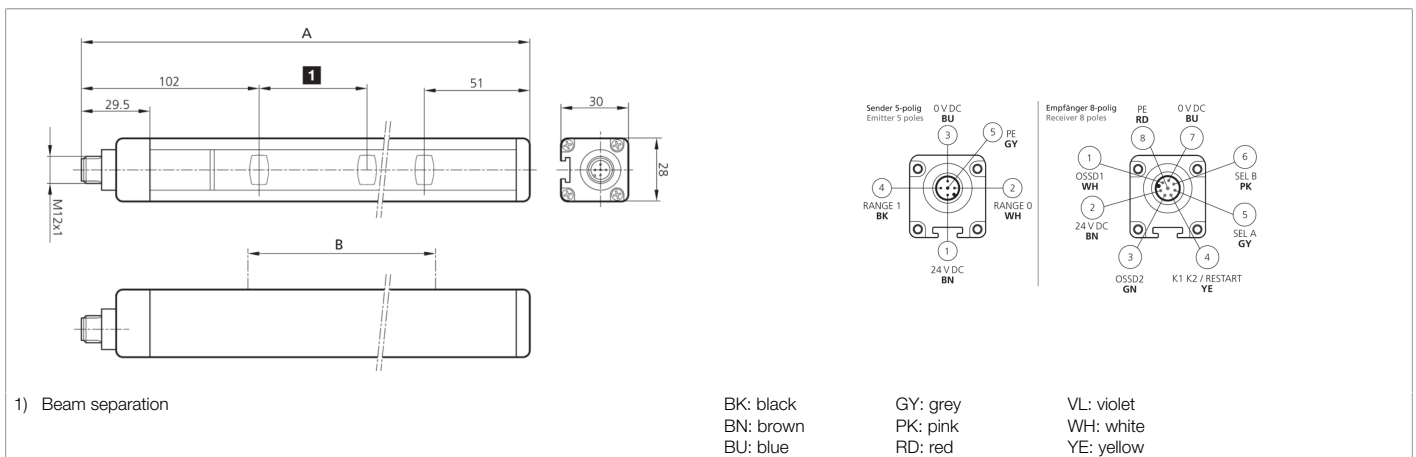

**208769**  
**SLI2-4B**  
**Safety light grid**

- Attractively priced solution for safety level 2
- Light beam interspace for access control
- Protective range to profile end
- Integrated safety function - No external safety relay required
- Parameterization via connecting cable
- Selectable manual or automatic Start/Restart
- Feedback input for external relay monitoring (EDM)
- Unshielded connecting cables up to 100 m
- High protection type

Function										

Technical data (typ.)	+20°C, 24 V DC
Service voltage	19.2 ... 28.8 V DC
Inverse polarity protection	Yes
Short-circuit protection	Yes
Total height (A)	1053 mm
Mounting	T-groove (backside), / Holder SFB E 180 (optional)
Housing material	Aluminum
Material	Polycarbonate (Window)
Characteristic variables	Typ 2, Typ 2 (IEC/TS 61496-2), SIL 1 (IEC 61508), SILCL 1 (IEC 62061), PL c - Kat. 2 (EN ISO 13849-1)
Protective function	Access control
Protection class	III, operation on protective low voltage
Model	built-in control functions (EDM)
Start / restart	Automatic / manual (selectable)
External device (relay) monitoring - EDM	Feedback input, selectable release
Self-diagnostics	Every 500 ms (2 Hz)
Scope of delivery	Transmitter + receiver, one set of standard fixing brackets SA 4, CD-ROM containing the multi-language operating instructions, Quick installation guide
Safety output	pnp (2x), 400 mA / 24 V DC
Light source	LED
Color	Infrared
Wavelength	950 nm
Beam separation	300 mm
Number of beams	4