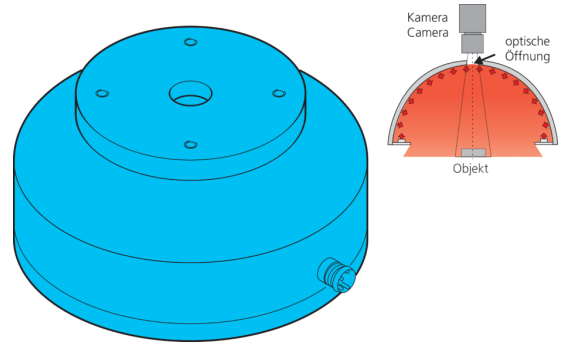

**210069**  
**BE-DOME100/70-G3-T4**  
**Dome light**

- Extremely homogeneous, diffuse illumination
- Very compact design
- High light intensity
- Robust design

aktive Fläche / active area: 12 mm diameter  
 freier Innendurchmesser / inner diameter / illuminated area: 70 mm diameter  
 Ø 65 mm (top view diameter)  
 M3 x 5 (4x) (top view screws)  
 41 mm (height)  
 50 mm (height)  
 M4 / 5 tief / depth (4x) (bottom view screws)  
 optische Öffnung / aperture (bottom view)  
 Stecker M8, 4-polig / connector M8, 4-poled (bottom view)  
 Ø 100 mm (bottom view diameter)

Blick auf Anschlusseite / View on connection position

PIN	Aderfarbe / wire color	Funktion / function
3	blau / blue	- blau / blue
1	braun / brown	+ 24V

BN: brown      BU: blue

Function												

Technical data (typ.)	+20°C, 24 V DC
Service voltage	24 V DC
Power	2.4 W (100 mA, 24 V DC)
Power consumption	100 mA
Illuminated area	Ø 70 mm
Quantity	32 (LEDs)
Diameter	Ø 100 mm (Diameter)
Housing material	Aluminum / Plastic
Protection class	III, operation on protective low voltage
Risk group (DIN EN 62471)	Free group
Light source	LED
Color	Blue
Wavelength	470 nm
Deflection angle FWHM	120°
Ambient temperature during operation	0 ... +50 °C
Connection	Connector, M8, 4-pin