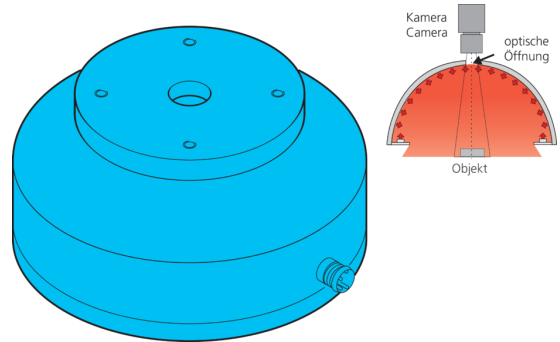

210071
BE-DOME100/70-RGB-T6
Dome light

- RGB light with separately controllable colors
- Extremely homogeneous, diffuse illumination
- Very compact design
- High light intensity
- Robust design

1) Sensing surface
 2) Free internal diameter
 3) Optical opening
 4) Connector
 5) 6-pin

BN: brown BU: blue GY: grey PK: pink

PIN	Aderfarbe wire color	Funktion function
3	blau / blue	- blau / blue
5	grau / grey	- grün / green
6	rosa / pink	- rot / red
1	braun / brown	+ 24V

Blick auf Anschlusseite
View on connection position

Function									

Technical data (typ.)	+20°C, 24 V DC
Service voltage	24 V DC
Power	1.7 W (70 mA, 24 V DC)
Power consumption	150 mA (3 colors, $\Sigma < 3.6$ W)
Illuminated area	Ø 70 mm
Quantity	30 (LEDs)
Diameter	Ø 100 mm (Diameter)
Housing material	Aluminum / Plastic
Protection class	III, operation on protective low voltage
Risk group (DIN EN 62471)	Free group
Light source	LED
Color	RGB
Wavelength	630, 530, 470 nm
Deflection angle FWHM	120°
Ambient temperature during operation	0 ... +50 °C
Connection	Connector, M8, 6-pin