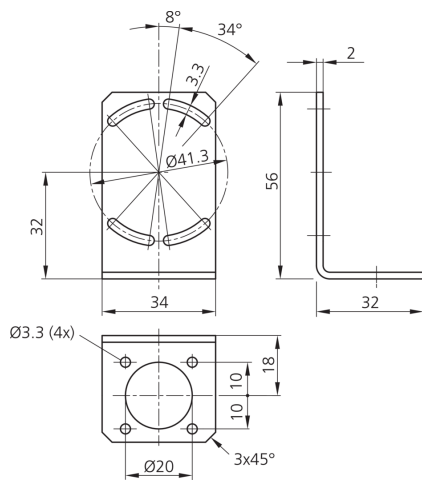

210177
HS-BW-CS
Mounting bracket

- Highly flexible versatile mounting system
- Universal mounting
- Stepless adjustment
- Robust design

Technical data (typ.)

Housing material	+20°C Stainless steel
Component	Sensor holder
To be used for	CS 50
Product series	Z-UBT-KL-PH Product bracket