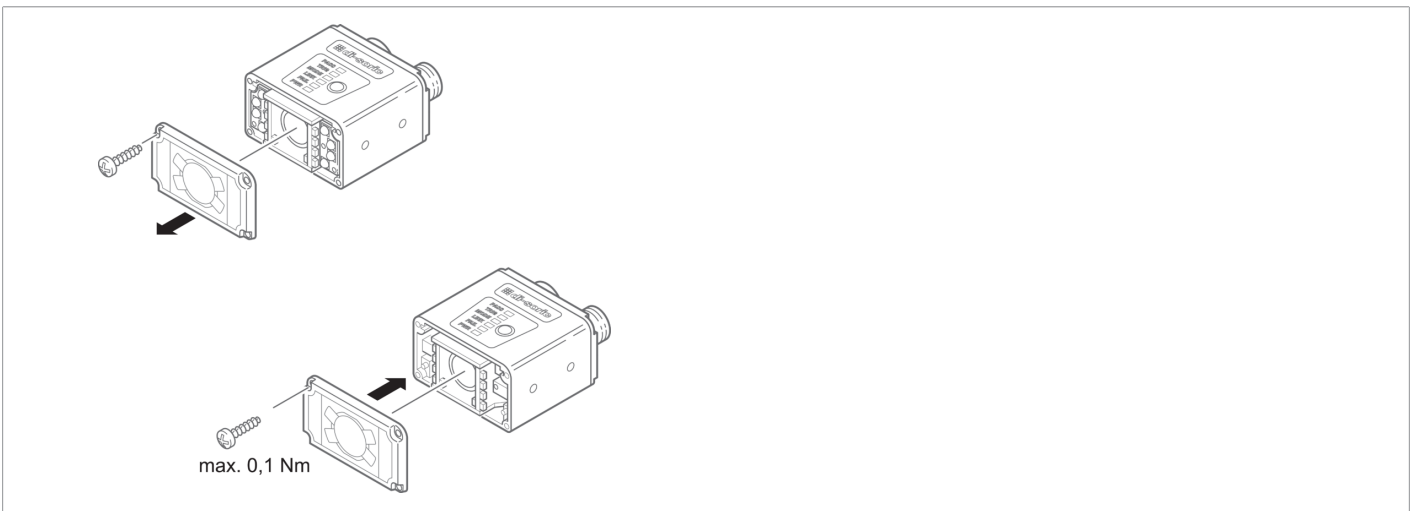

**210184**  
**CS-WINDOWKIT-DIF**  
**Front panel (diffusor)**

- Diffusion filter
- For a homogeneous light reduction and illumination
- Quick and easy mounting
- For increasing contrast
- For mounting on CS 50

|                                       |  |
|---------------------------------------|--|
| <b>Technical data (typ.)</b>          | <b>+20°C, 24 V DC</b>  |
| Component                             | Diffusor panel   |
| To be used for                        | CS 50 Vision Sensors   |
| <b>More information / accessories</b> | <b><a href="https://www.di-soric.com/210184">https://www.di-soric.com/210184</a></b> |