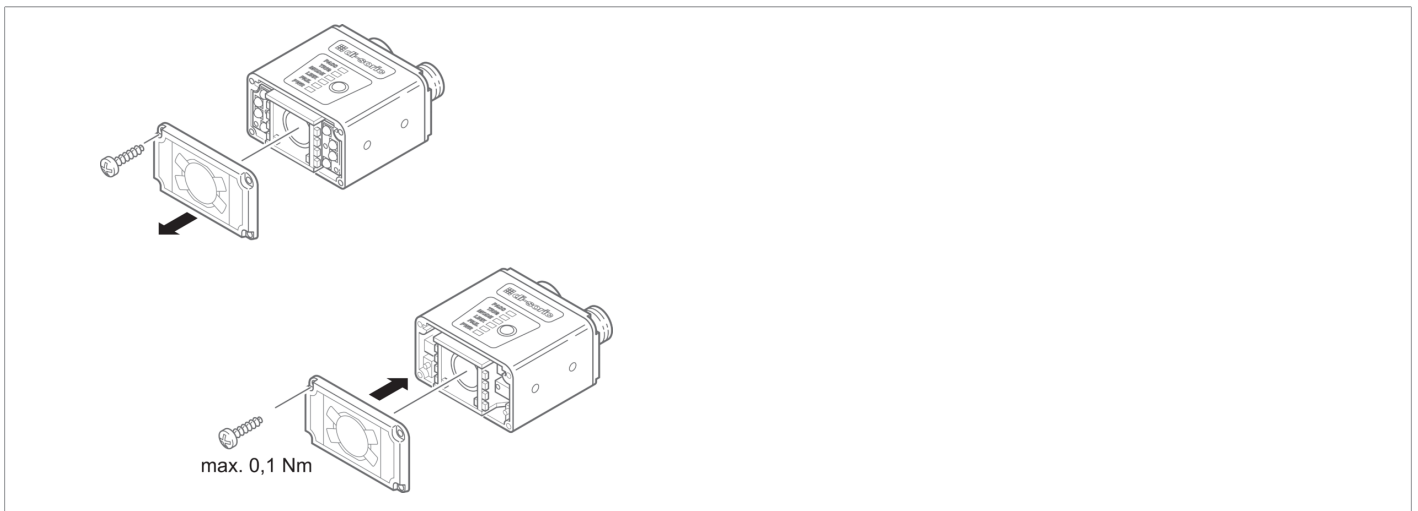

210185
CS-WINDOWKIT-POL
Polarization filter

- Polarization filter
- For increasing contrast
- To reduce glare or reflections
- Quick and easy mounting
- For mounting on CS 50

Technical data (typ.)

Tightening torque

Component

To be used for

+20°C

0.1 Nm

Polarization filter

CS 50 Vision Sensors

More information / accessories

<https://www.di-soric.com/210185>