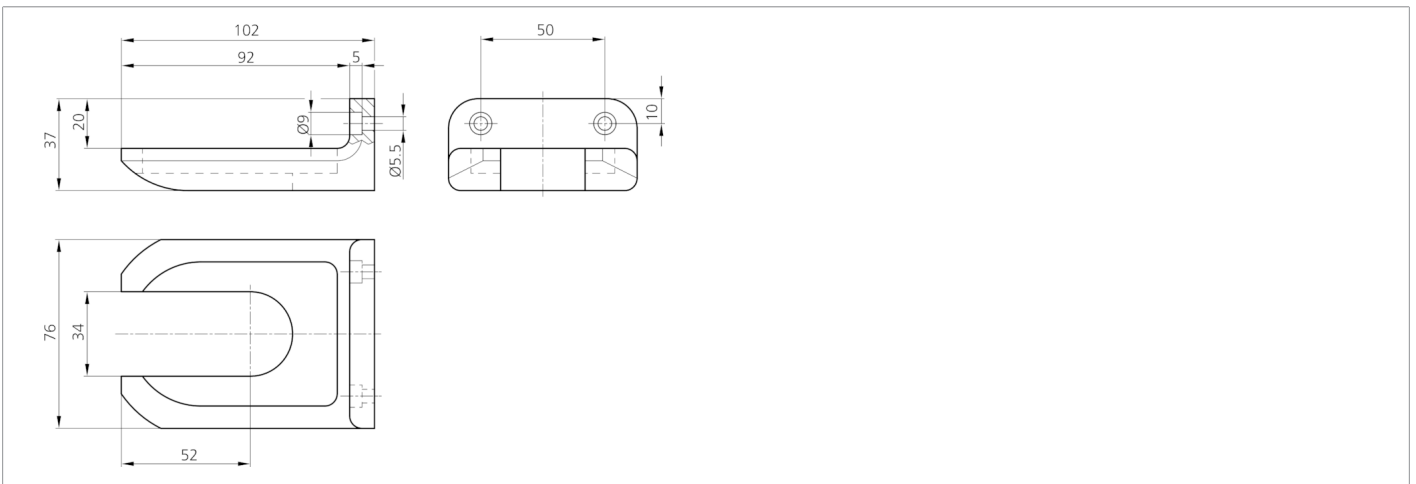

210558
ID-100-WBKT
Wall bracket

Technical data (typ.)

Housing material	Plastic (POM)
Component	Wall bracket
To be used for	ID-80-IM3-2-S, ID-100-IM3-2-US

More information / accessories

<https://www.di-soric.com/210558>