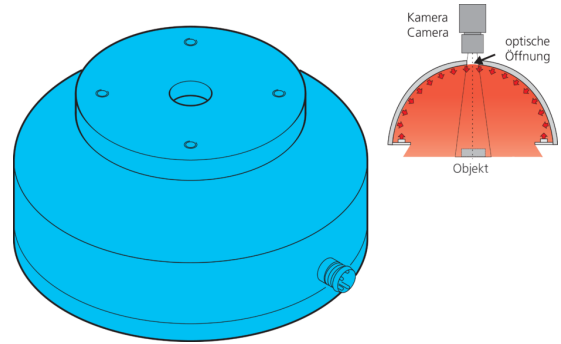

210663
BE-DOME170/110-G1-T4
Dome light

- Extremely homogeneous, diffuse illumination
- Very compact design
- High light intensity
- Robust design

1) Sensing surface
 2) Free internal diameter
 3) Optical opening

4) Connector
 5) 4-pin

BN: brown BU: blue

PIN	Aderfarbe wire color	Funktion function
3	blau / blue	- blau / blue
1	braun / brown	+ 24V

Blick auf Anschlusseite
 View on connection position

Function										

Technical data (typ.)	+20°C, 24 V DC
Service voltage	24 V DC
Power	3.4 W (140 mA, 24 V DC)
Power consumption	140 mA
Illuminated area	Ø 114 mm
Diameter	Ø 170 mm (Diameter)
Housing material	Aluminum / Plastic
Protection class	III, operation on protective low voltage
Risk group (DIN EN 62471)	Free group
Light source	LED
Color	Red
Wavelength	635 nm
Deflection angle FWHM	120°
Ambient temperature during operation	0 ... +50 °C
Connection	Connector, M8, 4-pin