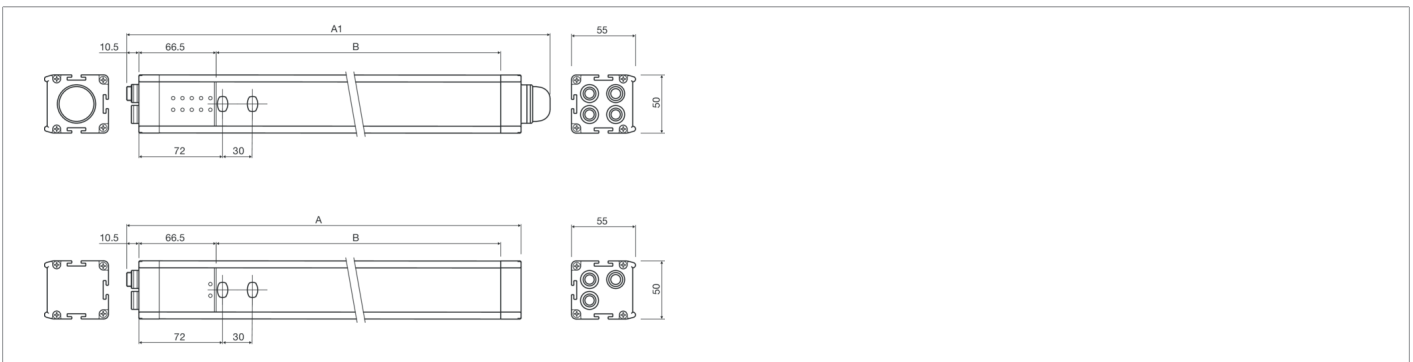

212710
SLM4PO-4B
Safety light curtain

- Muting safety light grid type 4
- Safety light grid with integrated muting function
- Integrable, pre-wired muting arms (MA, MZ) for fast commissioning as accessory
- Highest safety level
- Light grid with 2, 3 or 4 beams for detecting a body during access control
- Simple hardware configuration via connection line
- High protection type
- LEDs for light barrier's status and diagnostic

Function										
										  

Technical data (typ.)	+20°C, 5 V DC
Service voltage	19.2 ... 28.8 V DC
Inverse polarity protection	Yes
Short-circuit protection	Yes
Total height (A)	1110 mm
Total height (A1)	1085 mm
Mounting	T-groove, mounting bracket included in scope of delivery
Profile cross section	50 x 55 mm
Housing material	Aluminum (yellow, painted)
Material	Polycarbonate (Window)
Characteristic variables	Typ 4, PL-e, Typ 4 (IEC/TS 61496-2), SIL 3 (IEC 61508), SILCL 3 (IEC 62061), PL e - Kat. 4 (EN ISO 13849-1)
Protective function	Access control
Protection class	III, operation on protective low voltage
Model	Muting safety light grid
Start / restart	Automatic / manual (selectable)
External device (relay) monitoring - EDM	Feedback input, selectable release
Scope of delivery	one set of standard fixing brackets SFB-4SG
Safety output	pnp (2x), 400 mA / 24 V DC
Beam separation	300 mm
Number of beams	4
Protective field height (B)	990 mm
Switching distance	300 mm
Range	4000 mm (Low range) / 12000 mm (High range)
Reaction time	5.5 ms
Ambient temperature during operation	-30 ... +55 °C

**212710****SLM4PO-4B****Safety light curtain****Technical data (typ.)****+20°C, 5 V DC**

Protection type

IP 65 / IP 67

Transmitter connection

Connector M12, 5-pin (main plug), Socket M12, 5-pin (muting sensors, 2x)

Receiver connection

Connector M12, 12-pin (main plug), Socket M12, 5-pin (muting sensors, 2x), Socket M12, 5-pin (configuration PC)

Cable

unshielded connection cables max. 100 m

More information / accessories<https://www.di-soric.com/212710>