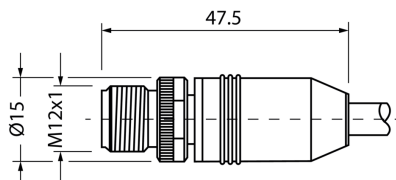

213086
VSHM-Z-2/RJ45-X
Connection cable Ethernet

Function

Technical data (typ.)

+20°C, 24 V DC

Service voltage	30 V DC
Length	2,000 mm
Material of cable	Polyurethane
Drag chain properties	10 x Ø (Min. bending radius)
Protection class	III, operation on protective low voltage
Design	Straight / straight
To be used for	CS 60 Vision Sensors
Drag chain compatible	Yes
LED Anzeige	No
Ambient temperature during operation	-40 ... +80 °C
Protection type	IP 20
Connection	Connector, M12, 8-pin, X-coded
Connection 2	Connector, RJ 45, 8-pin