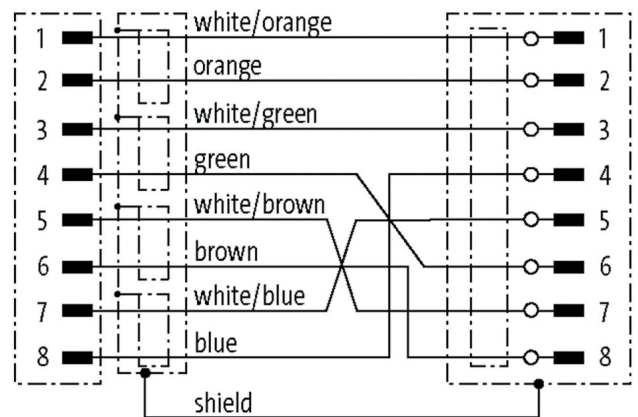

213086
VSHM-Z-2/RJ45-X
Connection cable Ethernet

Function

Technical data (typ.)

+20°C, 24 V DC

Service voltage	30 V DC
Length	2,000 mm
Material of cable	Polyurethane
Drag chain properties	10 x Ø (Min. bending radius)
Protection class	III, operation on protective low voltage
Design	Straight / straight
To be used for	CS 60 Vision Sensors
Drag chain compatible	Yes
LED Anzeige	No
Ambient temperature during operation	-40 ... +80 °C
Protection type	IP 20
Connection	Connector, M12, 8-pin, X-coded
Connection 2	Connector, RJ 45, 8-pin