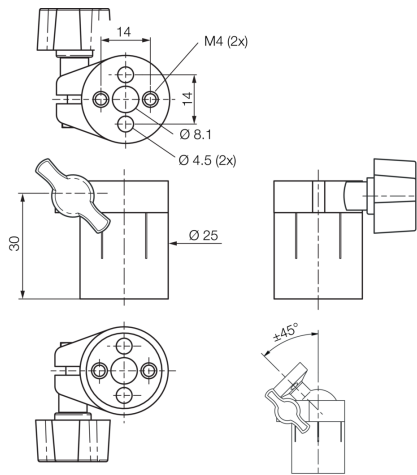

**213324**  
**HS-AG-HM-KF-VS**  
**Ball housing**

- Robust, highly flexible
- Exact and simple fixing
- Quick and easy mounting

**Technical data (typ.)**

Housing dimensions	35 x 25 mm
Load capacity	60 N / 6 kg
Housing material	Aluminum
Component	Ball housing
To be used for	Z-UBT-KU-MS, Z-UBT-KU-PH
Product series	Z-UBT-KU-MS Assembly system
Scope of delivery	Ball housing, Fixing material