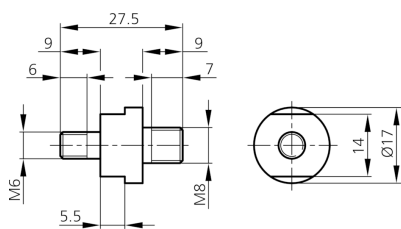

213327
HS-AG-NG-AD-VS-M6
Adapter screw

- Robust design
- Quick and easy mounting

Technical data (typ.)

Housing dimensions	M6 / M8
Load capacity	60 N / 6 kg
Housing material	Metal
Component	Adapter screw
To be used for	BE 1-Axxx-Frameset
Product series	Z-UBT-KU-MS Assembly system
Scope of delivery	Adapter screw