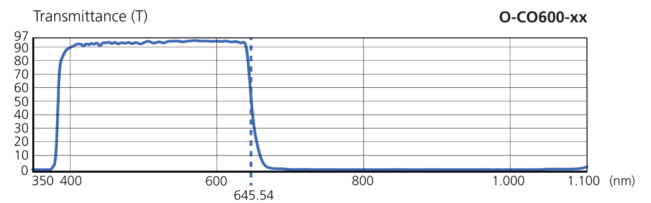

213452
O-CO600-37
Cutoff filter

- Cutoff filter IR blocking filter open
- Excellent blocking
- High transmission
- Real-glass filter
- Housing made of black anodized aluminum

Technical data (typ.)

+20°C

Diameter	Ø 39 mm (Diameter)
Height	7.5 mm
Material	<ul style="list-style-type: none"> ■ Aluminum (Filter thread) ■ Glass (Filters)
Filter thread	M37 x 0.5
Component	Cutoff filter
Scope of delivery	1 pieces
Wavelength	< 645 nm