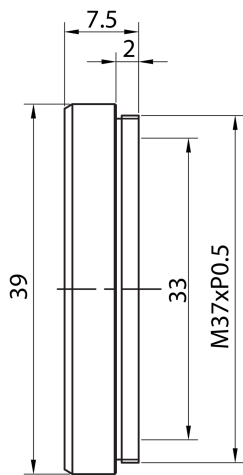

213452
O-CO600-37
Cutoff filter

- Cutoff filter IR blocking filter open
- Excellent blocking
- High transmission
- Real-glass filter
- Housing made of black anodized aluminum

Technical data (typ.)

+20°C

Diameter	Ø 39 mm (Diameter)
Height	7.5 mm
Material	<ul style="list-style-type: none"> ■ Aluminum (Filter thread) ■ Glass (Filters)
Filter thread	M37 x 0.5
Component	Cutoff filter
Scope of delivery	1 pieces
Wavelength	< 645 nm