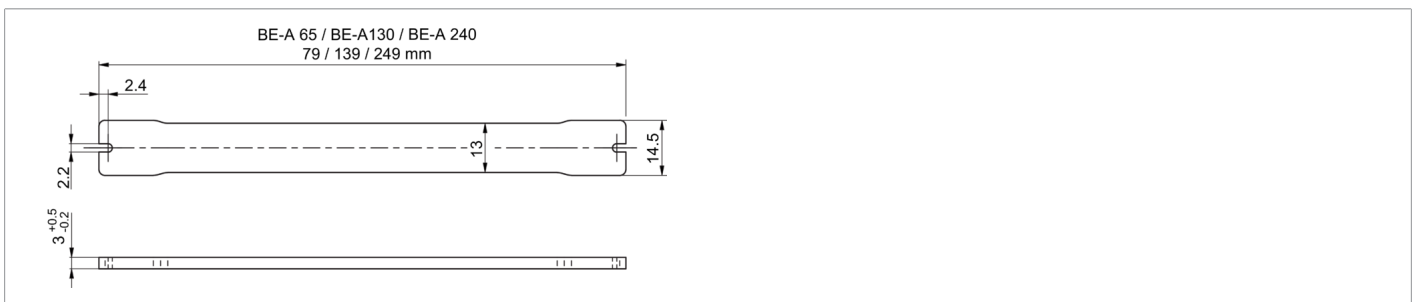

**213566**  
**BE-A130-LTK**  
**Safety screen**

- Lenticular protective cover
- Easily exchanged

Technical data (typ.)	
Assembly	Using fixing screws
Housing dimensions	14.5 x 3 x 139 mm
Housing length	139 mm
Housing height	3 mm
Housing width	14.5 mm
Housing material	Plastic (PC)
Structure	PC base material laminated on with 3M 467 lenticular film
Weight	12 g
Component	Safety screen
Characteristics	Film structure parallel to narrow side
To be used for	Barlights BE-A130 ...
Scope of delivery	1 safety screen, Fixing material
Transmission	79 %
Ambient temperature during operation	0 ... +40 °C
More information / accessories	
	<a href="https://www.di-soric.com/213566">https://www.di-soric.com/213566</a>