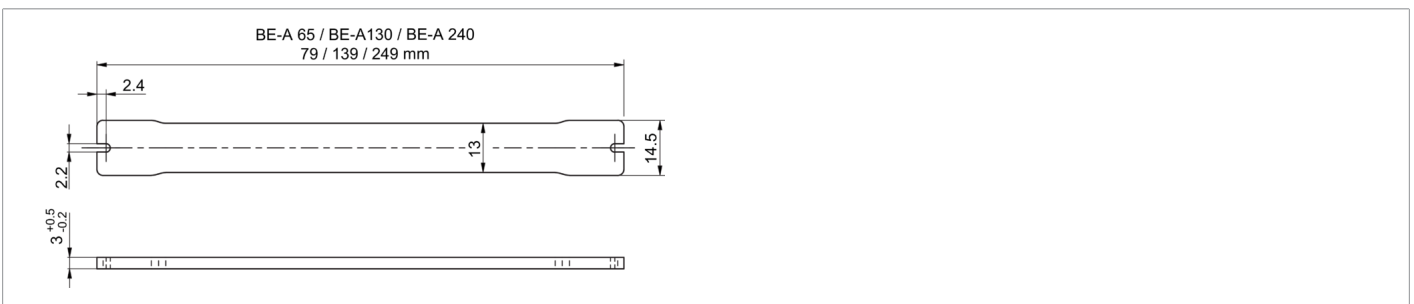

213582
BE-A240-CLR
Safety screen

- Clear protective cover
- Easily exchanged

Technical data (typ.)	
Assembly	Using fixing screws
Housing dimensions	14.5 x 3 x 249 mm
Housing length	249 mm
Housing height	3 mm
Housing width	14.5 mm
Housing material	Plastic (PMMA)
Weight	20 g
Component	Safety screen
To be used for	Barlights BE-A240 ...
Scope of delivery	1 safety screen, Fixing material
Transmission	92 %
Ambient temperature during operation	0 ... +40 °C
More information / accessories	
https://www.di-soric.com/213582	