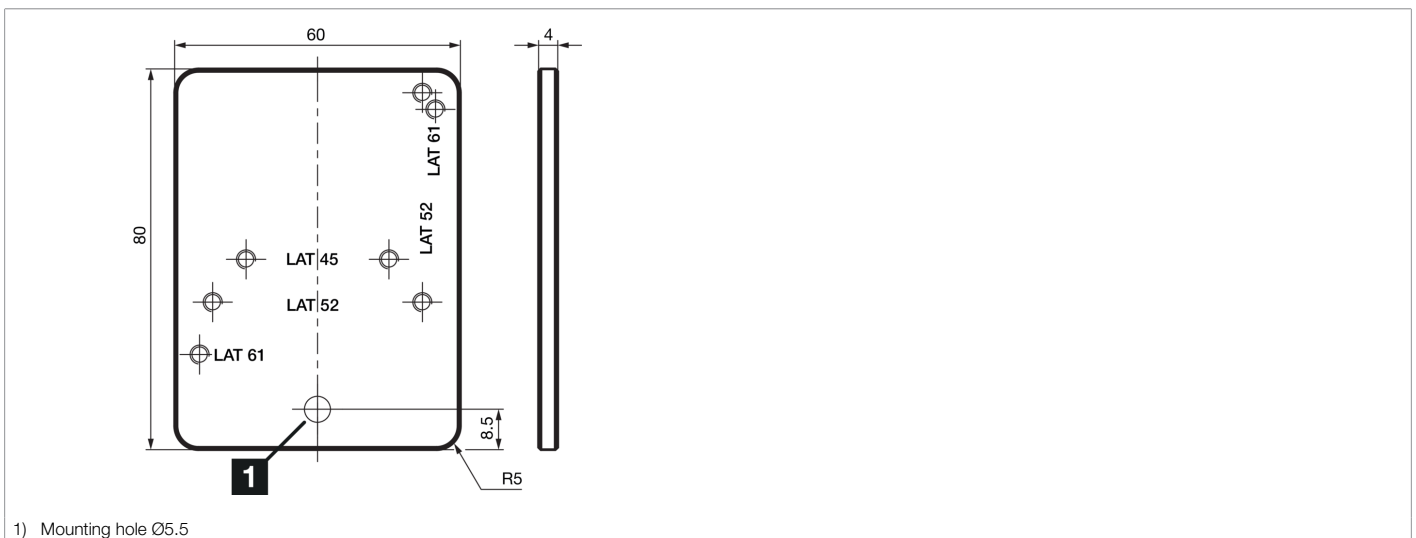

213694
UBT-KU-PH-MP-LAT
Mounting plate

- Robust design
- Suitable for laser distance sensors
- Stable bracket

Technical data (typ.)

Housing material	Aluminum (Black, Anodized)
Component	Mounting plate
Product series	Z-UBT-KU-PH Product bracket
Scope of delivery	Mounting plate, Knurled screw M5x10, Knurled screws M4x25, Rändelschrauben M4x45