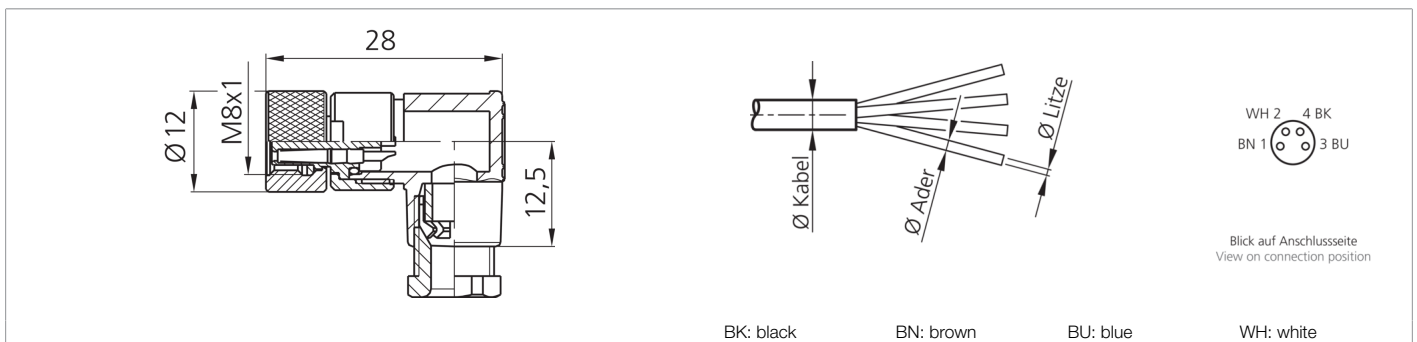

200007
BK-W-8/4
Plug connector

- Plastic housing
- Metal thread
- Solder connection
- 4-pin
- High protection type of up to IP 67
- Cable outlet 4 x 90° pivotable

Function												

Technical data (typ.)		+20°C, 24 V DC	
Housing material		Plastic	
For Ø cable		3.5 ... 5.0 mm	
For strand cross-section		0.25 ... 0.34 mm ²	
Design		Angled	
Protection type		IP 67	
Sensor-side connection		Socket, M8 x 1, 4-pin	
Control-side connection		Field-wireable, Solder connection	
More information / accessories		https://www.di-soric.com/200007	