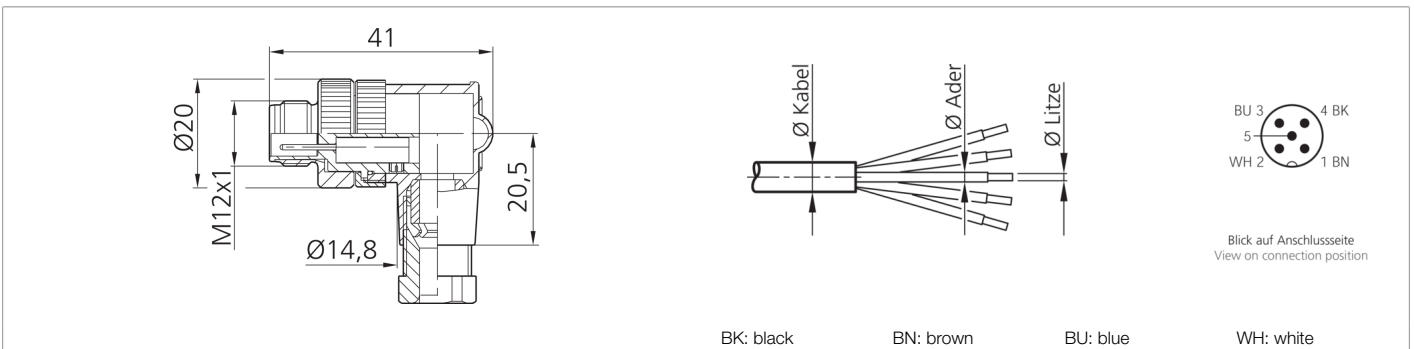

200015
BS-W-12/5
Plug connector

- Plastic housing
- Metal thread
- terminals
- 5-pin
- High protection type
- Cable outlet 4 x 90° pivotable

Function										

Technical data (typ.)	+20°C, 24 V DC
Housing material	Plastic
For Ø cable	4.0 ... 6.0 mm
For strand cross-section	0.75 mm ²
Component	Plug connector
Design	Angled
Protection type	IP 67
Sensor-side connection	Connector, M12 x 1, 5-pin
Control-side connection	Field-wireable, terminals