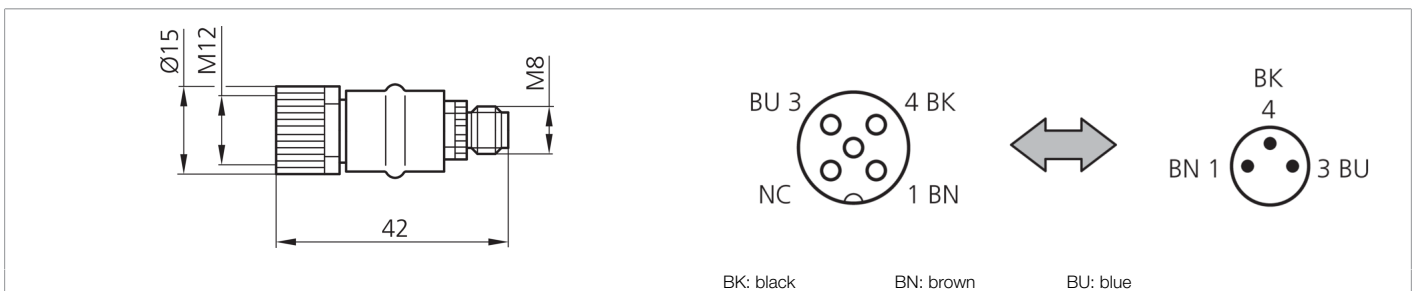

**201096**  
**M12K/M8S**  
**Adapter plugs**

- Coupling M12, 3-pin / Connector M8, 3-pin
- Turnable metal thread
- High protection type of up to IP 67

Function											

Technical data (typ.)		+20°C, 24 V DC	
Service voltage		< 24 V (with max. 4.0 A)	
Housing material		Plastic	
Design		straight	
Protection type		IP 67	
Sensor-side connection		Socket, M12 x 1, 3-pin	
Control-side connection		Connector, M8 x 1, 3-pin	
More information / accessories		<a href="https://www.di-soric.com/201096">https://www.di-soric.com/201096</a>	