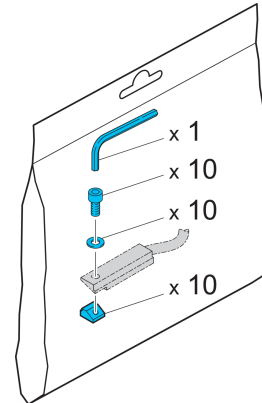

202423
MZ-KUS-M2
Spare part set

- Inexpensive repair option for MZEK ... cylinder sensors

Technical data (typ.)

Cylinder groove

T-groove

To be used for

Cylinder sensors MZEK...

Scope of delivery

1 x Allen key, 10 x Allen screws, 10 x washers, 10 x clamping blocks

More information / accessories

<https://www.di-soric.com/202423>