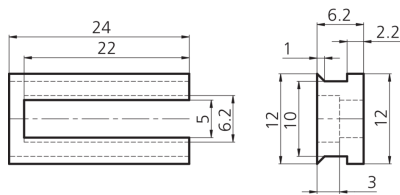

**202788**  
**MZ-A-12/6.5**  
**Sensor adapter**

- For mounting T-slot cylinder sensors on dovetail cylinders
- Easy to install
- Robust design

**Technical data (typ.)**

Cylinder groove	T-groove
Assembly	to dovetail cylinder
Housing material	Aluminum
Component	Sensor adapter
To be used for	Cylinder sensors with T-groove
Scope of delivery	Adapter