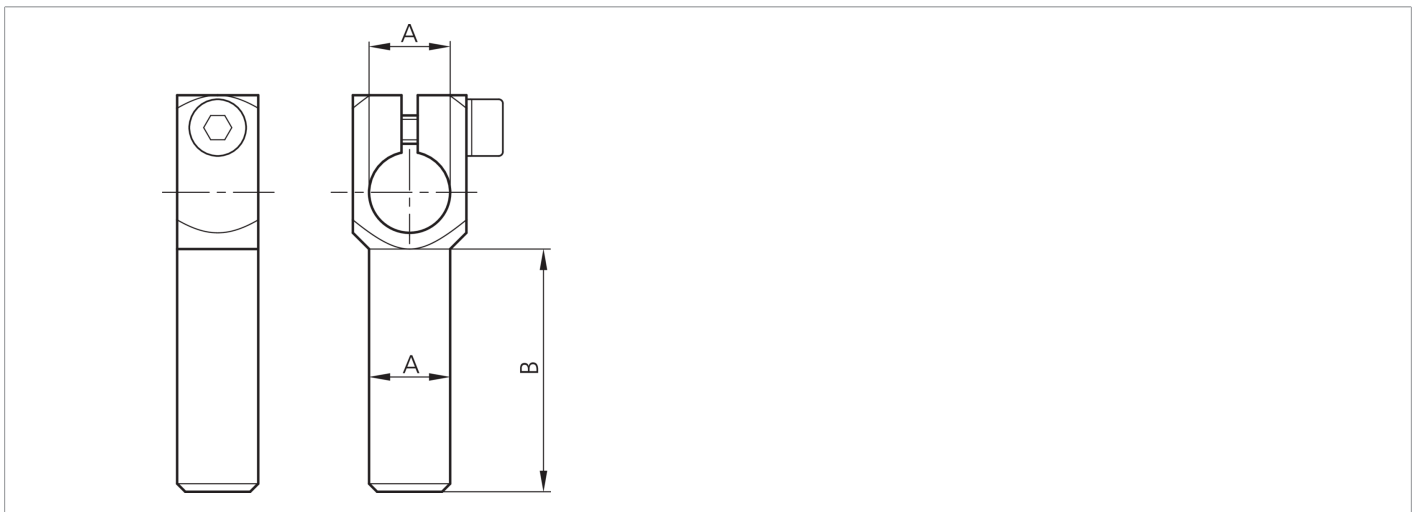

**203894**  
**SH-WKA-10-10-90**  
**Angle arm**

- Highly flexible versatile mounting system
- Universal mounting
- Stepless adjustment
- Robust design

Technical data (typ.)		+20°C
Diameter		A: 10 mm
Dimension		B: 90 mm
Housing material		Metal
Component		Angle arm
To be used for		Clamping pin 10 mm
Product series		Z-UBT-KL-MS Assembly system
More information / accessories		<a href="https://www.di-soric.com/203894">https://www.di-soric.com/203894</a>