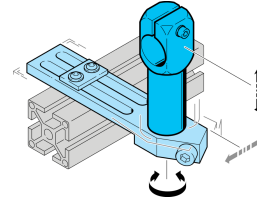

**203894**  
**SH-WKA-10-10-90**  
**Angle arm**

- Highly flexible versatile mounting system
- Universal mounting
- Stepless adjustment
- Robust design

Technical data (typ.)		+20°C
Diameter		A: 10 mm
Dimension		B: 90 mm
Housing material		Metal
Component		Angle arm
To be used for		Clamping pin 10 mm
Product series		Z-UBT-KL-MS Assembly system
More information / accessories		<a href="https://www.di-soric.com/203894">https://www.di-soric.com/203894</a>