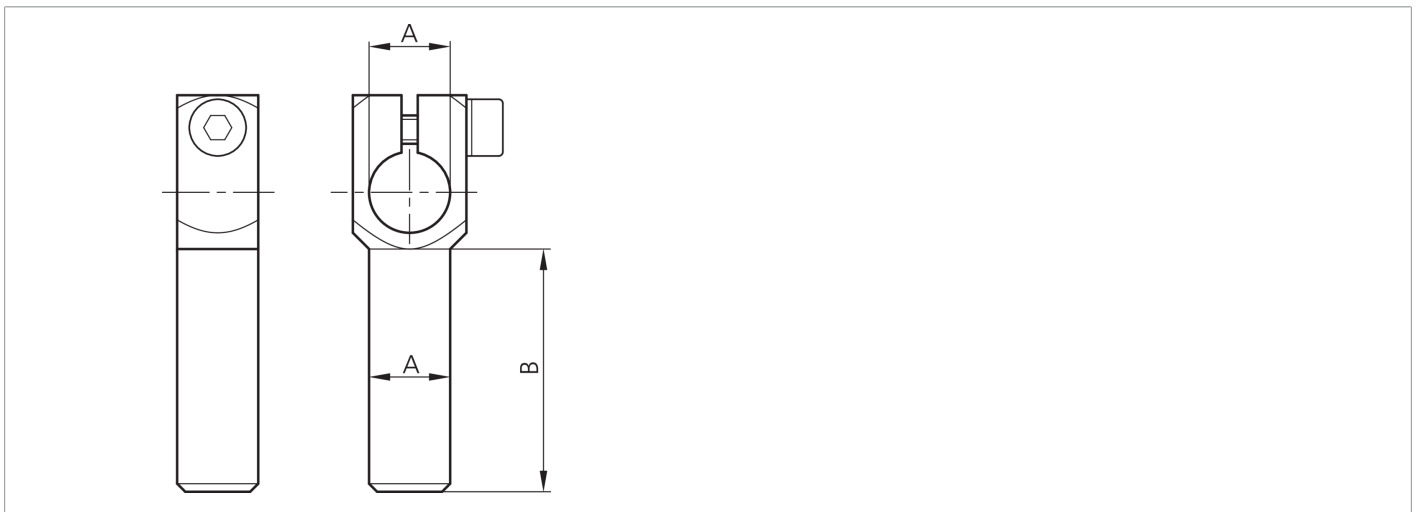

203897

SH-WKA-14-14-120

Angle arm

- Highly flexible versatile mounting system
- Universal mounting
- Stepless adjustment
- Robust design

Technical data (typ.)

| | | +20°C |
|------------------|--|-----------------------------|
| Diameter | | A: 14 mm |
| Dimension | | B: 120 mm |
| Housing material | | Metal |
| Component | | Angle arm |
| To be used for | | Clamping pin 14 mm |
| Product series | | Z-UBT-KL-MS Assembly system |