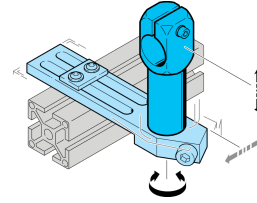

203897

SH-WKA-14-14-120

Angle arm

- Highly flexible versatile mounting system
- Universal mounting
- Stepless adjustment
- Robust design

Technical data (typ.)

| | | +20°C |
|------------------|--|-----------------------------|
| Diameter | | A: 14 mm |
| Dimension | | B: 120 mm |
| Housing material | | Metal |
| Component | | Angle arm |
| To be used for | | Clamping pin 14 mm |
| Product series | | Z-UBT-KL-MS Assembly system |