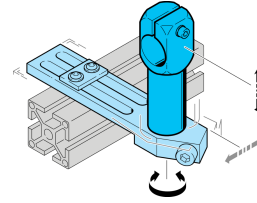

203900
SH-WKA-20-20-150
Angle arm

- Highly flexible versatile mounting system
- Universal mounting
- Stepless adjustment
- Robust design

| Technical data (typ.) | | +20°C |
|--------------------------------|--|---|
| Diameter | | A: 20 mm |
| Dimension | | B: 150 mm |
| Housing material | | Metal |
| Component | | Angle arm |
| To be used for | | Clamping pin 20 mm |
| Product series | | Z-UBT-KL-MS Assembly system |
| More information / accessories | | https://www.di-soric.com/203900 |