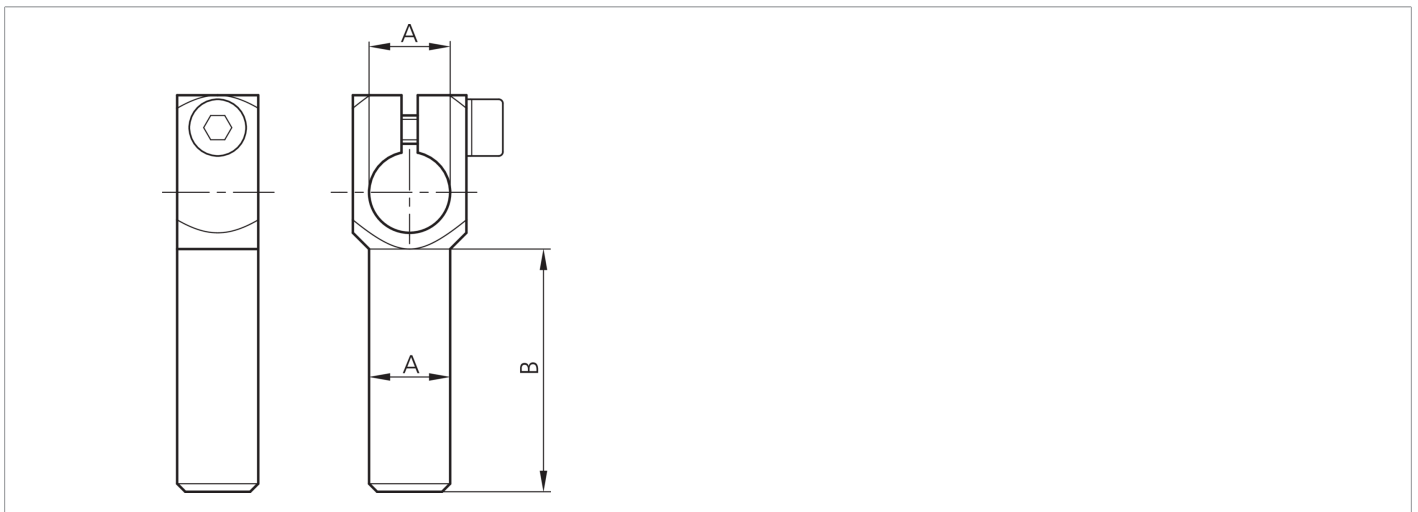

203900
SH-WKA-20-20-150
Angle arm

- Highly flexible versatile mounting system
- Universal mounting
- Stepless adjustment
- Robust design

| Technical data (typ.) | | +20°C |
|--------------------------------|--|---|
| Diameter | | A: 20 mm |
| Dimension | | B: 150 mm |
| Housing material | | Metal |
| Component | | Angle arm |
| To be used for | | Clamping pin 20 mm |
| Product series | | Z-UBT-KL-MS Assembly system |
| More information / accessories | | https://www.di-soric.com/203900 |