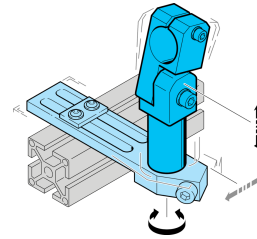

**203907**  
**SH-GLA-20-20-50**  
**Articulated arm**

- Highly flexible versatile mounting system
- Universal mounting
- Stepless adjustment
- Robust design

Technical data (typ.)		+20°C
Diameter		A: 20 mm
Dimension		B: 50 mm
Housing material		Metal
Component		Articulated arm
Characteristics		Adjustable
To be used for		Clamping pin 20 mm
Product series		Z-UBT-KL-MS Assembly system
More information / accessories		<a href="https://www.di-soric.com/203907">https://www.di-soric.com/203907</a>