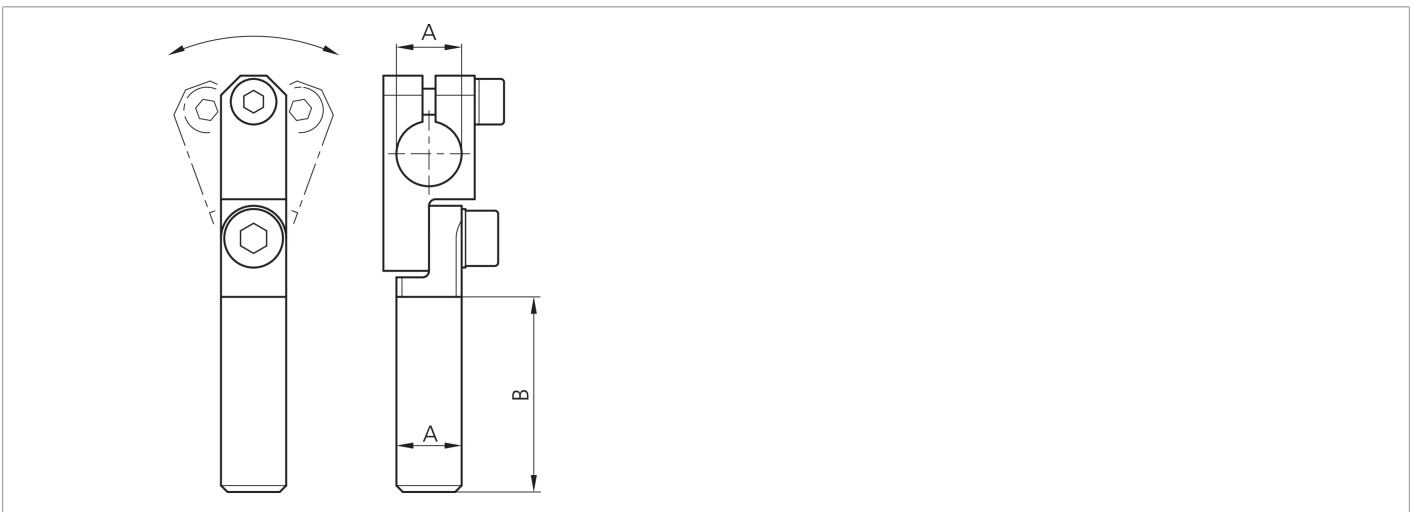

**203907**  
**SH-GLA-20-20-50**  
**Articulated arm**

- Highly flexible versatile mounting system
- Universal mounting
- Stepless adjustment
- Robust design

Technical data (typ.)		+20°C
Diameter		A: 20 mm
Dimension		B: 50 mm
Housing material		Metal
Component		Articulated arm
Characteristics		Adjustable
To be used for		Clamping pin 20 mm
Product series		Z-UBT-KL-MS Assembly system
More information / accessories		<a href="https://www.di-soric.com/203907">https://www.di-soric.com/203907</a>