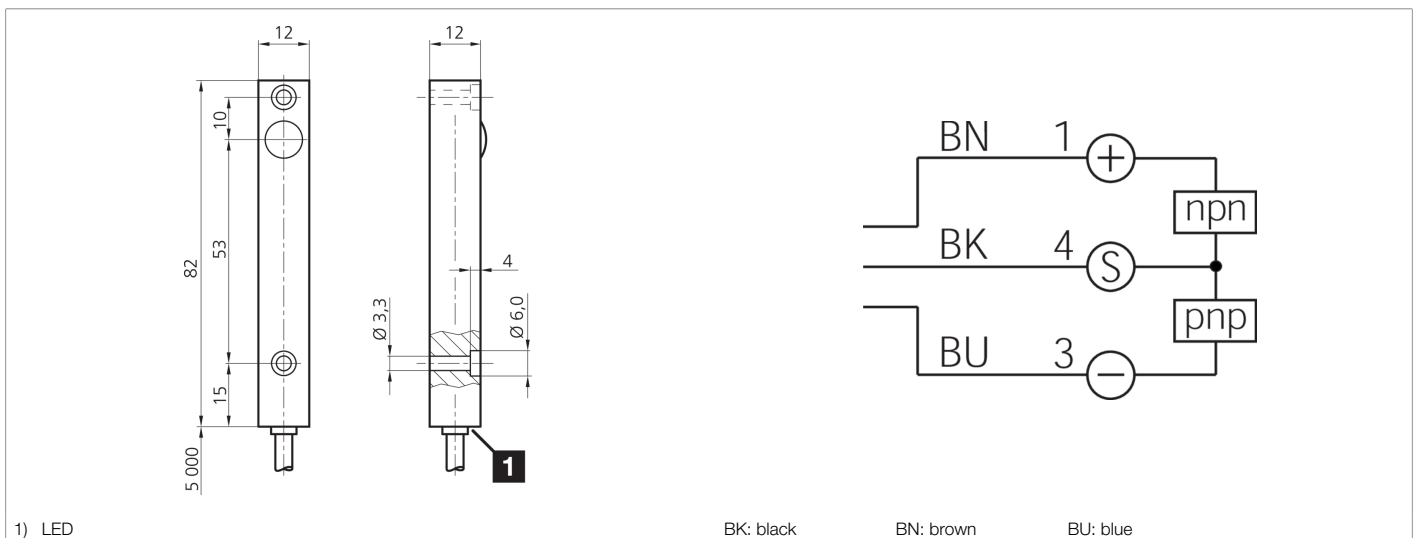

204173

OE PQ 12 M 50000 G2L-5M

High performance light barrier, receiver

- Long range
- Integrated amplifier electronics
- Transistor output with push-pull
- High function reserve
- Extremely dirt-resistant
- Easy adjustment
- Different designs to be combined
- High protection type
- Compact design

| Function |  |  |  |  |  |  |  |  |  |  |
|----------|--|--|--|--|--|--|--|--|--|--|
|          |  |  |  |  |  |  |  |  |  |  |

| Technical data (typ.)  | +20°C, 24 V DC                                |
|------------------------|---|
| Service voltage        | 10 ... 35 V DC                                |
| No-load current (max.) | 40 mA   |
| Housing dimensions     | 82 x 12 x 12 mm                               |
| Housing length         | 82 mm   |
| Housing height         | 12 mm   |
| Housing width          | 12 mm   |
| Housing material       | Aluminum (Anodized)                           |
| Material of cable      | PVC   |
| Protection class       | III, operation on protective low voltage      |
| Operating principle    | Through-beam sensor, receiver                 |
| Evaluation             | digital                                       |
| Design                 | Cuboid design                                 |
| Characteristics        | High transmit power and dirt penetration      |
| Consisting of          | Receiver                                      |
| Switching output       | Push-pull, 200 mA, NO                         |
| Ambient light immunity | 15 kLx Sunlight, 2 kLx Clocked light          |
| Range                  | 0 ... 50000 mm (dependent on the transmitter) |
| Sensitivity adjustment | no setting elements                           |
| Switching frequency    | 20 Hz   |
| Shock/vibration load   | 30 g, 11 ms / 10 ... 55 Hz, 2.0 mm            |