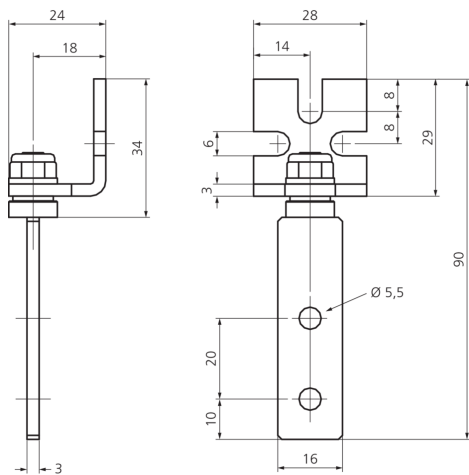

206172

SFB E180

Adjustable fixing brackets

- Adjustment range up to 180°
- Robust design
- The set contains the brackets required for the transmitter and receiver
- Recommended for use over long distances or using deflector mirrors

Technical data (typ.)

Material

+20°C, 24 V DC

Black anodized steel (Fixing brackets)

Component

Adjustable fixing brackets

Operating principle

Adjustable fixing bracket

To be used for

all light curtains and light grids

Scope of delivery

Quick installation guide, 4 swivel fixing brackets, Fixing material

Adjustment range

180°

More information / accessories

<https://www.di-soric.com/206172>