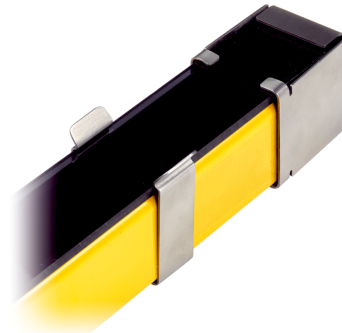

**208409**  
**PSE 1650**  
**Safety screen kit**

- Protection against welding sparks, scratches and aggressive media in the work area
- Quick and easy mounting
- Robust design

<b>Technical data (typ.)</b>	
Material	Polycarbonate (Safety screen)
Operating principle	Safety screen
To be used for	1660 mm protective field height
Scope of delivery	4 safety screens, Stainless steel clamps / end caps to be ordered separately
<b>More information / accessories</b>	<a href="https://www.di-soric.com/208409">https://www.di-soric.com/208409</a>