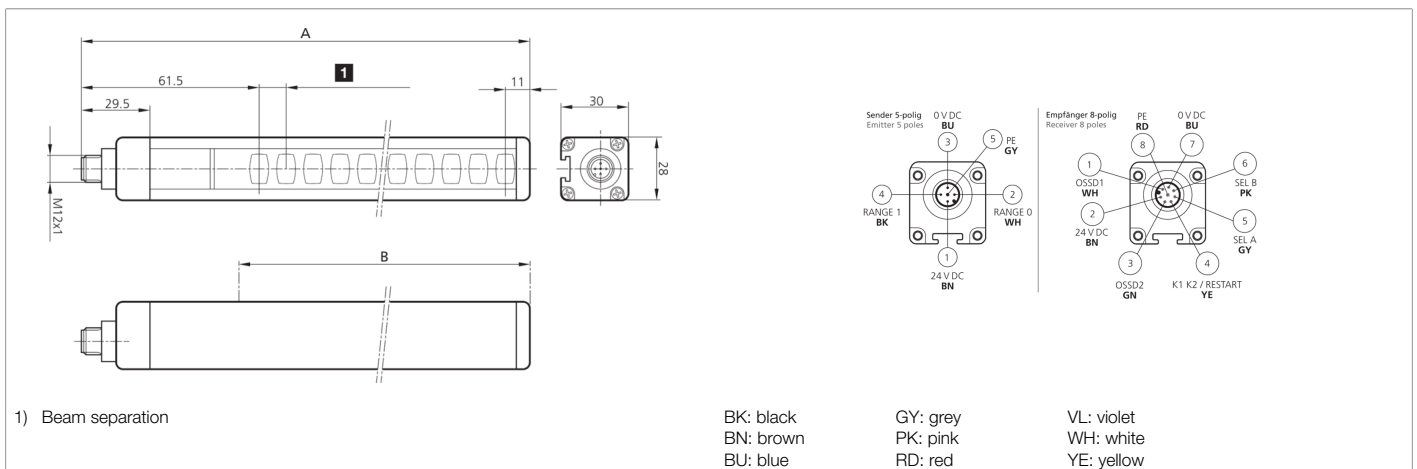

**208757**  
**SLI2-454**  
**Safety light curtain**

- Attractively priced solution for safety level 2
- Resolution for hand protection
- Protective range to profile end
- Integrated safety function - No external safety relay required
- Parameterization via connecting cable
- Selectable manual or automatic Start/Restart
- Feedback input for external relay monitoring (EDM)
- Unshielded connecting cables up to 100 m
- High protection type

Function											

Technical data (typ.)	+20°C, 24 V DC
Service voltage	19.2 ... 28.8 V DC
Inverse polarity protection	Yes
Short-circuit protection	Yes
Total height (A)	513 mm
Mounting	T-groove (backside), / Holder SFB E 180 (optional)
Housing material	Aluminum
Material	Polycarbonate (Window)
Characteristic variables	Typ 2, Typ 2 (IEC/TS 61496-2), SIL 1 (IEC 61508), SILCL 1 (IEC 62061), PL c - Kat. 2 (EN ISO 13849-1)
Protective function	Hand protection
Protection class	III, operation on protective low voltage
Model	built-in control functions (EDM)
Start / restart	Automatic / manual (selectable)
External device (relay) monitoring - EDM	Feedback input, selectable release
Self-diagnostics	Every 500 ms (2 Hz)
Scope of delivery	Transmitter + receiver, one set of standard fixing brackets SA 4, CD-ROM containing the multi-language operating instructions, Quick installation guide
Safety output	pnp (2x), 400 mA / 24 V DC
Light source	LED
Color	Infrared
Wavelength	950 nm
Number of beams	16