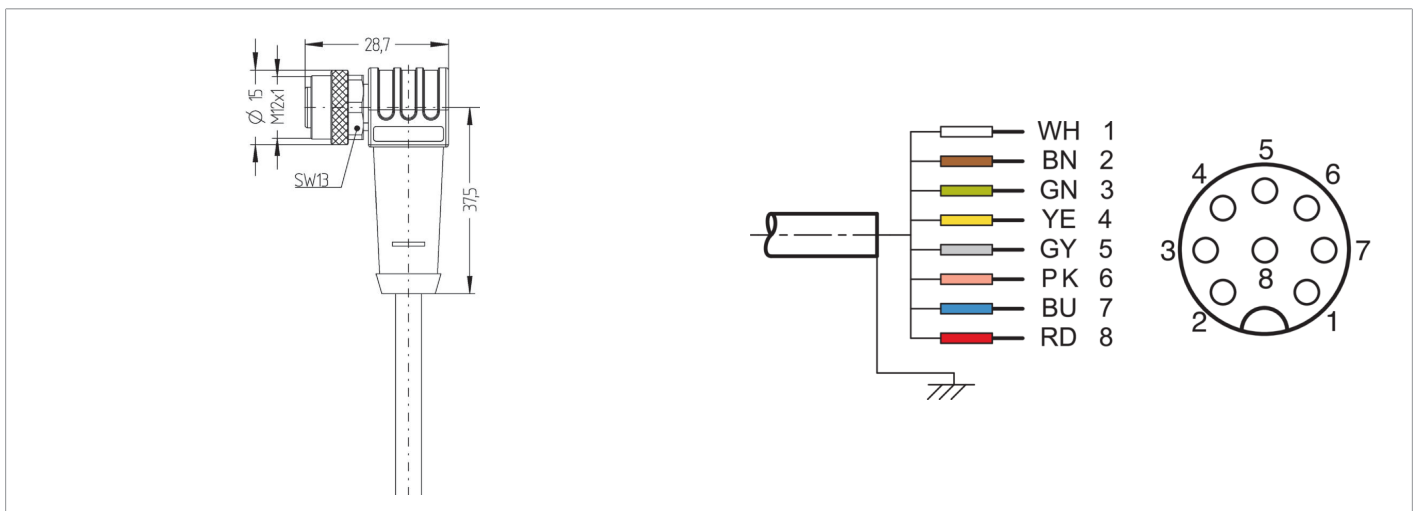

**209718**  
**VKPM-W-5/8-A**  
**Connection cable**

- Shielded
- Drag chain compatible
- Sturdy metal union nut
- High protection type
- Gold-plated plug-in contacts
- RoHs-compliant

Function											

Technical data (typ.)	+20°C
Service voltage	< 60 V AC/DC
Length	5,000 mm
Diameter	Ø 6.7 mm (Diameter)
Thread	M12 x 1
Material of cable	PVC
Material	TPU (Connector)
Protection class	III, operation on protective low voltage
Design	Angled / open cable end
Characteristics	RoHs-compliant, Metal nut
Drag chain compatible	Yes
Ambient temperature during operation	0 ... +80 °C (Movable, Fixed)
Protection type	IP 68
Connection	Socket, M12, 8-pin
Connection 2	0.25 mm <sup>2</sup> (8 x)