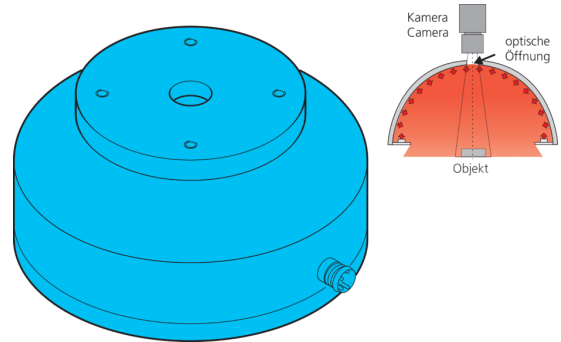

210067
BE-DOME100/70-G0-T4
Dome light

- Extremely homogeneous, diffuse illumination
- Very compact design
- High light intensity
- Robust design

12
 aktive Fläche
 active area
 70
 freier Innendurchmesser
 inner diameter / illuminated area
 Ø 65
 M3 x 5 (4x)
 41
 50
 M4 / 5 tief / depth
 (4x)
 optische Öffnung
 aperture
 Stecker M8, 4-polig
 connector M8, 4-poled
 50
 Ø 100

Blick auf Anschlusseite
 View on connection position

PIN	Aderfarbe wire color	Funktion function
3	blau / blue	- blau / blue
1	braun / brown	+ 24V

BN: brown BU: blue

Function										

Technical data (typ.)	+20°C, 24 V DC
Service voltage	24 V DC
Power	2.4 W (100 mA, 24 V DC)
Illuminated area	Ø 70 mm
Quantity	32 (LEDs)
Diameter	Ø 100 mm (Diameter)
Housing material	Aluminum / Plastic
Protection class	III, operation on protective low voltage
Risk group (DIN EN 62471)	Free group
Light source	LED
Color	Infrared
Wavelength	850 nm
Deflection angle FWHM	120°
Ambient temperature during operation	0 ... +50 °C
Connection	Connector, M8, 4-pin