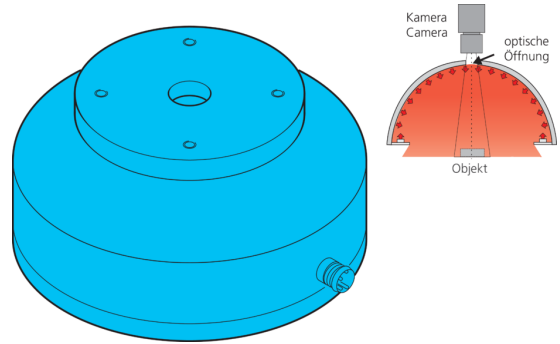

210068
BE-DOME100/70-G1-T4
Dome light

- Extremely homogeneous, diffuse illumination
- Very compact design
- High light intensity
- Robust design

12
 aktive Fläche
 active area

70
 freier Innendurchmesser
 inner diameter / illuminated area

Ø 65

M3 x 5 (4x)

41

50

M4 / 5 tief / depth
 (4x)

optische Öffnung
 aperture

Stecker M8, 4-polig
 connector M8, 4-poled

50

Ø 100

Blick auf Anschlusseite
 View on connection position

PIN	Aderfarbe wire color	Funktion function
3	blau / blue	- blau / blue
1	braun / brown	+ 24V

BN: brown BU: blue

Function														
												CE	UK CA	

Technical data (typ.)	+20°C, 24 V DC
Service voltage	24 V DC
Power	1.7 W (70 mA, 24 V DC)
Power consumption	70 mA
Illuminated area	Ø 70 mm
Quantity	32 (LEDs)
Diameter	Ø 100 mm (Diameter)
Housing material	Aluminum / Plastic
Protection class	III, operation on protective low voltage
Risk group (DIN EN 62471)	Free group
Light source	LED
Color	red
Wavelength	617 nm
Deflection angle FWHM	120°
Ambient temperature during operation	0 ... +50 °C
Connection	Connector, M8, 4-pin