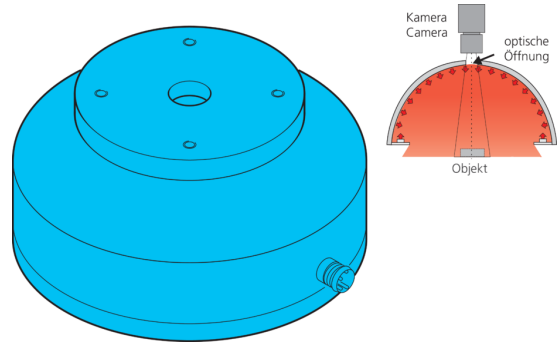

**210069**  
**BE-DOME100/70-G3-T4**  
**Dome light**

- Extremely homogeneous, diffuse illumination
- Very compact design
- High light intensity
- Robust design

aktive Fläche / active area: 12  
 freier Innendurchmesser / inner diameter / illuminated area: 70  
 Ø 65  
 M3 x 5 (4x)  
 41  
 50  
 M4 / 5 tief / depth (4x)  
 optische Öffnung / aperture  
 Stecker M8, 4-polig / connector M8, 4-poled  
 50  
 Ø 100

Blick auf Anschlusseite / View on connection position

PIN	Aderfarbe / wire color	Funktion / function
3	blau / blue	- blau / blue
1	braun / brown	+ 24V

BN: brown      BU: blue

Function												

Technical data (typ.)	+20°C, 24 V DC
Service voltage	24 V DC
Power	2.4 W (100 mA, 24 V DC)
Power consumption	100 mA
Illuminated area	Ø 70 mm
Quantity	32 (LEDs)
Diameter	Ø 100 mm (Diameter)
Housing material	Aluminum / Plastic
Protection class	III, operation on protective low voltage
Risk group (DIN EN 62471)	Free group
Light source	LED
Color	Blue
Wavelength	470 nm
Deflection angle FWHM	120°
Ambient temperature during operation	0 ... +50 °C
Connection	Connector, M8, 4-pin