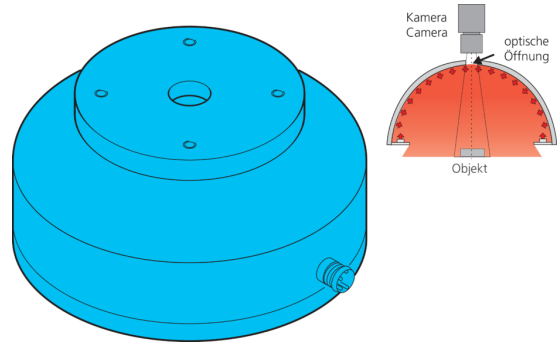

**210070**  
**BE-DOME100/70-G5-T4**  
**Dome light**

- Extremely homogeneous, diffuse illumination
- Very compact design
- High light intensity
- Robust design

12  
 aktive Fläche  
 active area

70  
 freier Innendurchmesser  
 inner diameter / illuminated area

Ø 65

M3 x 5 (4x)

41

50

M4 / 5 tief / depth  
 (4x)

optische Öffnung  
 aperture

Stecker M8, 4-polig  
 connector M8, 4-poled

50

Ø 100

Blick auf Anschlusseite  
 View on connection position

PIN	Aderfarbe wire color	Funktion function
3	blau / blue	- blau / blue
1	braun / brown	+ 24V

BN: brown      BU: blue

Function												

Technical data (typ.)	+20°C, 24 V DC
Service voltage	24 V DC
Power	2.4 W (100 mA, 24 V DC)
Power consumption	100 mA
Illuminated area	Ø 70 mm
Quantity	32 (LEDs)
Diameter	Ø 100 mm (Diameter)
Housing material	Aluminum / Plastic
Protection class	III, operation on protective low voltage
Risk group (DIN EN 62471)	Free group
Light source	LED
Color	White
Wavelength	6500 K
Deflection angle FWHM	120°
Ambient temperature during operation	0 ... +50 °C
Connection	Connector, M8, 4-pin