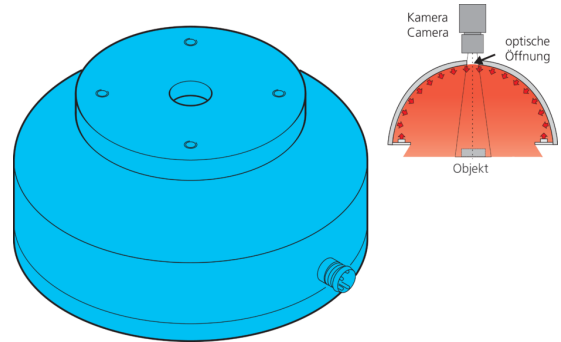

210070
BE-DOME100/70-G5-T4
Dome light

- Extremely homogeneous, diffuse illumination
- Very compact design
- High light intensity
- Robust design

12
 aktive Fläche
 active area
 70
 freier Innendurchmesser
 inner diameter / illuminated area
 Ø 65
 M3 x 5 (4x)
 41
 50
 M4 / 5 tief / depth
 (4x)
 optische Öffnung
 aperture
 Stecker M8, 4-polig
 connector M8, 4-poled
 50
 Ø 100

Blick auf Anschlusseite
 View on connection position

PIN	Aderfarbe wire color	Funktion function
3	blau / blue	- blau / blue
1	braun / brown	+ 24V

BN: brown BU: blue

Function												

Technical data (typ.)	+20°C, 24 V DC
Service voltage	24 V DC
Power	2.4 W (100 mA, 24 V DC)
Power consumption	100 mA
Illuminated area	Ø 70 mm
Quantity	32 (LEDs)
Diameter	Ø 100 mm (Diameter)
Housing material	Aluminum / Plastic
Protection class	III, operation on protective low voltage
Risk group (DIN EN 62471)	Free group
Light source	LED
Color	White
Wavelength	6500 K
Deflection angle FWHM	120°
Ambient temperature during operation	0 ... +50 °C
Connection	Connector, M8, 4-pin