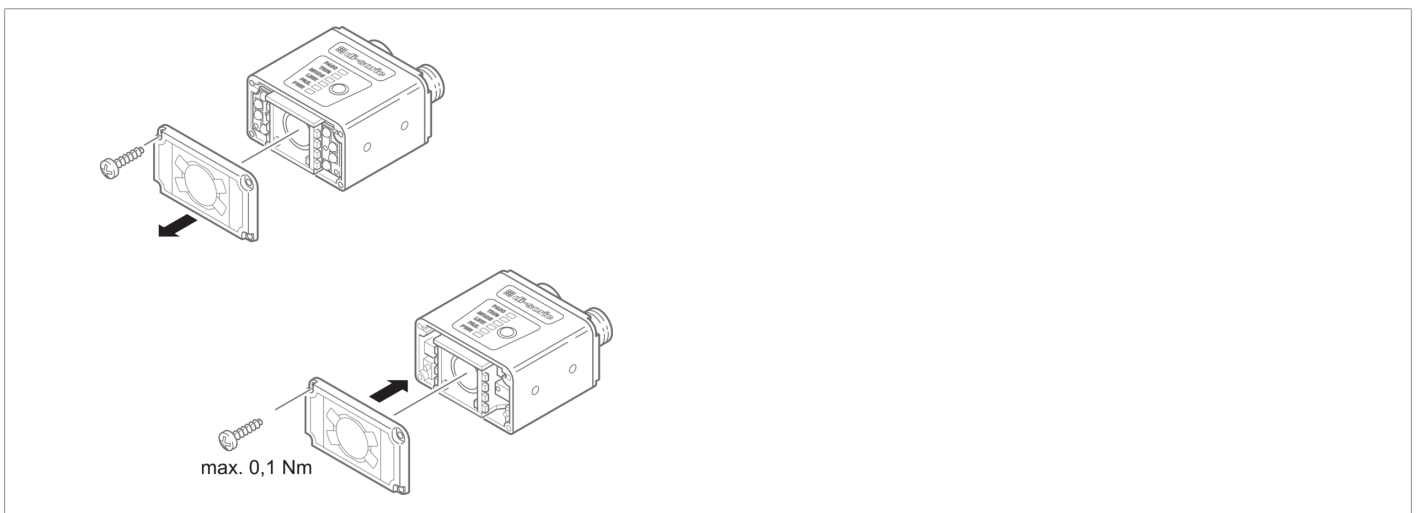

210185
CS-WINDOWKIT-POL
Polarization filter

- Polarization filter
- For increasing contrast
- To reduce glare or reflections
- Quick and easy mounting
- For mounting on CS 50

Technical data (typ.)	+20°C
Tightening torque (max.)	0.1 Nm
Component	Polarization filter
To be used for	CS 50 Vision Sensors
More information / accessories	https://www.di-soric.com/210185