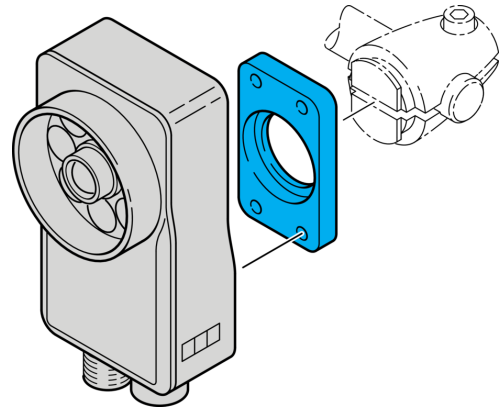

**210519**  
**SH-G-CSR**  
**Mounting plate**

- Highly flexible versatile mounting system
- Universal mounting
- Stepless adjustment
- Robust design

**Technical data (typ.)**

Housing material	Aluminum (Black, Anodized)
Component	Basic holder
Operation with	Clamping cylinder HS-KL-12-20-V
To be used for	CS 60 Vision Sensors
Product series	Z-UBT-KL-PH Product bracket

**+20°C**

**More information / accessories**

<https://www.di-soric.com/210519>