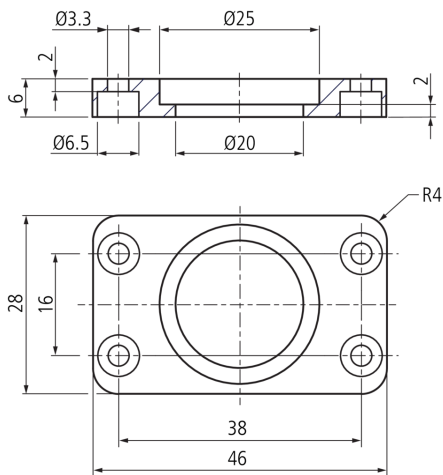

**210519**  
**SH-G-CSR**  
**Mounting plate**

- Highly flexible versatile mounting system
- Universal mounting
- Stepless adjustment
- Robust design

**Technical data (typ.)**

Housing material	Aluminum (Black, Anodized)
Component	Basic holder
Operation with	Clamping cylinder HS-KL-12-20-V
To be used for	CS 60 Vision Sensors
Product series	Z-UBT-KL-PH Product bracket