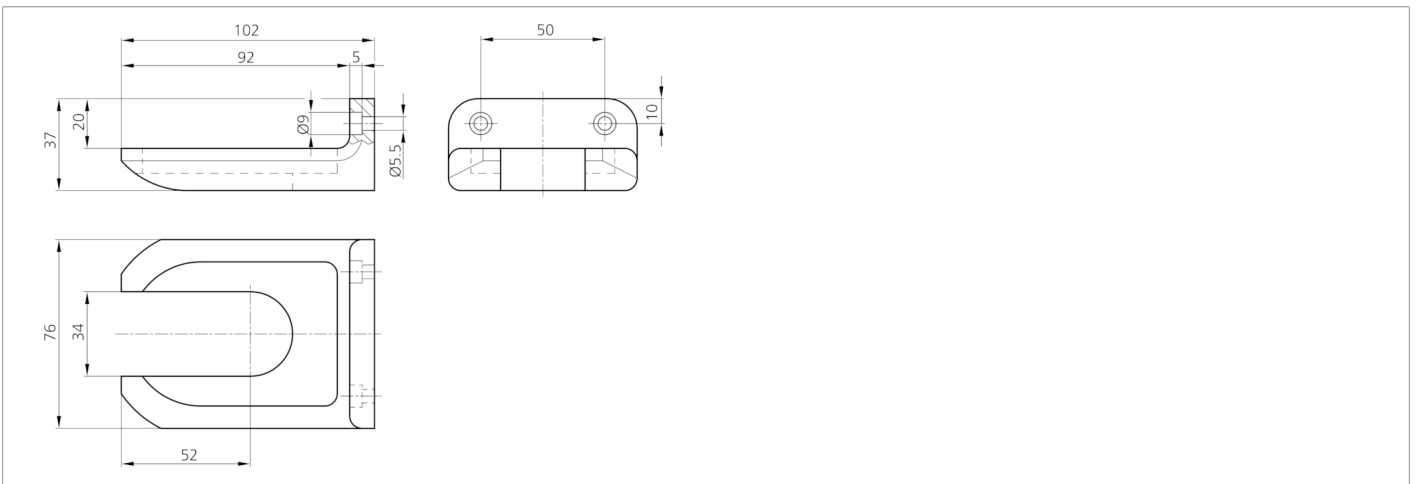

**210558**  
**ID-100-WBKT**  
**Wall bracket**

**Technical data (typ.)**

Housing material	Plastic (POM)
Component	Wall bracket
To be used for	ID-80-IM3-2-S, ID-100-IM3-2-US

**More information / accessories**