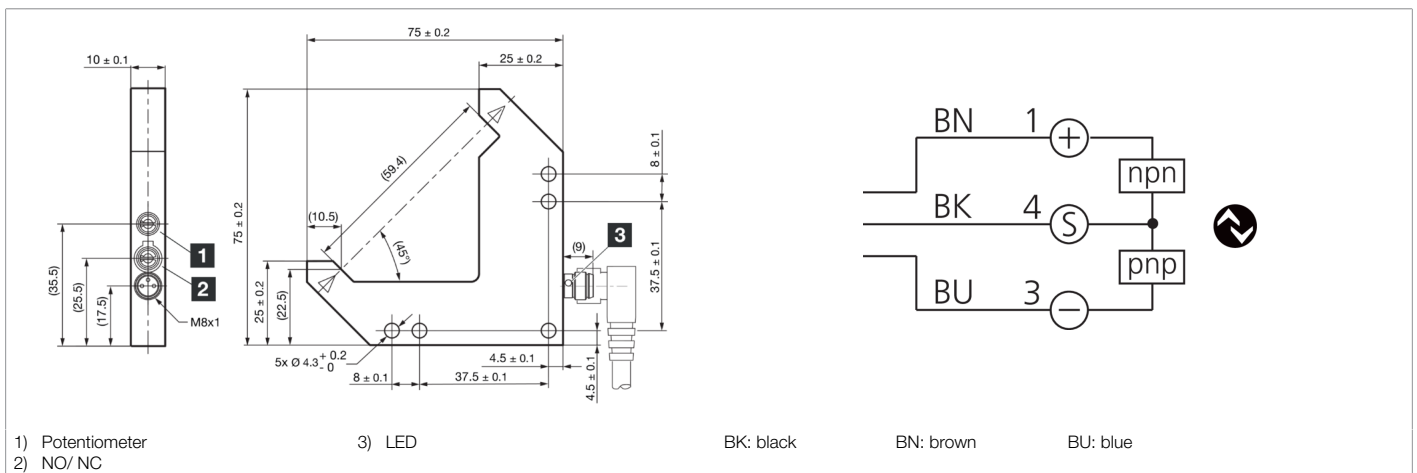

**210632**  
**OGL 051 G3-T3**  
**Angled light barrier**

- 4 operating modes as an IO-Link parameter
- Switch-on/off delay as an IO-Link parameter
- Diagnostics with IO-Link
- Metal casing
- Sensitivity is adjustable
- High switching frequency
- Light/dark switching
- Bright ring LED
- High protection type

Function											

Technical data (typ.)	+20°C, 24 V DC
Service voltage	10 ... 30 V DC (Supply Class 2)
No-load current (max.)	30 mA
Insulation voltage endurance	500 V
Leg length internal	50/50 mm
Housing dimensions	75 x 75 x 10 mm
Housing length	75 mm
Housing height	75 mm
Housing width	10 mm
Housing material	Die-cast zinc (powder-coated)
Material	Mineral glass (Optics)
Protection class	III, operation on protective low voltage
Approvals	UL
Operating principle	Optical
Evaluation	digital
Design	Angle
Switching output	Push-pull, 100 mA, NO/NC, switchable
Voltage drop (max.)	1 V
Interface	IO-Link (V1.1, COM2 38.4 kBd, Smart Sensor Profile)
Light source	LED
Color	red
Wavelength	660 nm
Modulation	Clocked