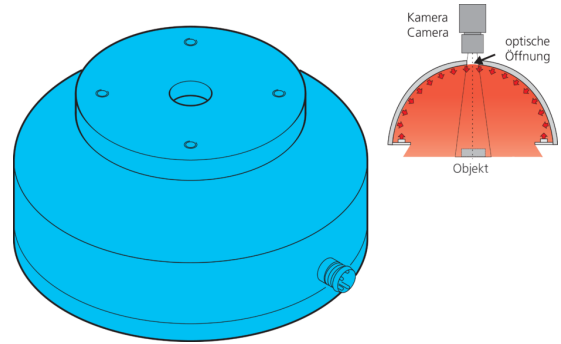

210663
BE-DOME170/110-G1-T4
Dome light

- Extremely homogeneous, diffuse illumination
- Very compact design
- High light intensity
- Robust design

1) Sensing surface
 2) Free internal diameter
 3) Optical opening

4) Connector
 5) 4-pin

BN: brown BU: blue

PIN	Aderfarbe wire color	Funktion function
3	blau / blue	- blau / blue
1	braun / brown	+ 24V

Blick auf Anschlussseite
 View on connection position

Function									

Technical data (typ.)	+20°C, 24 V DC
Service voltage	24 V DC
Power	3.4 W (140 mA, 24 V DC)
Power consumption	140 mA
Illuminated area	Ø 114 mm
Diameter	Ø 170 mm (Diameter)
Housing material	Aluminum / Plastic
Protection class	III, operation on protective low voltage
Risk group (DIN EN 62471)	Free group
Light source	LED
Color	red
Wavelength	635 nm
Deflection angle FWHM	120°
Ambient temperature during operation	0 ... +50 °C
Connection	Connector, M8, 4-pin